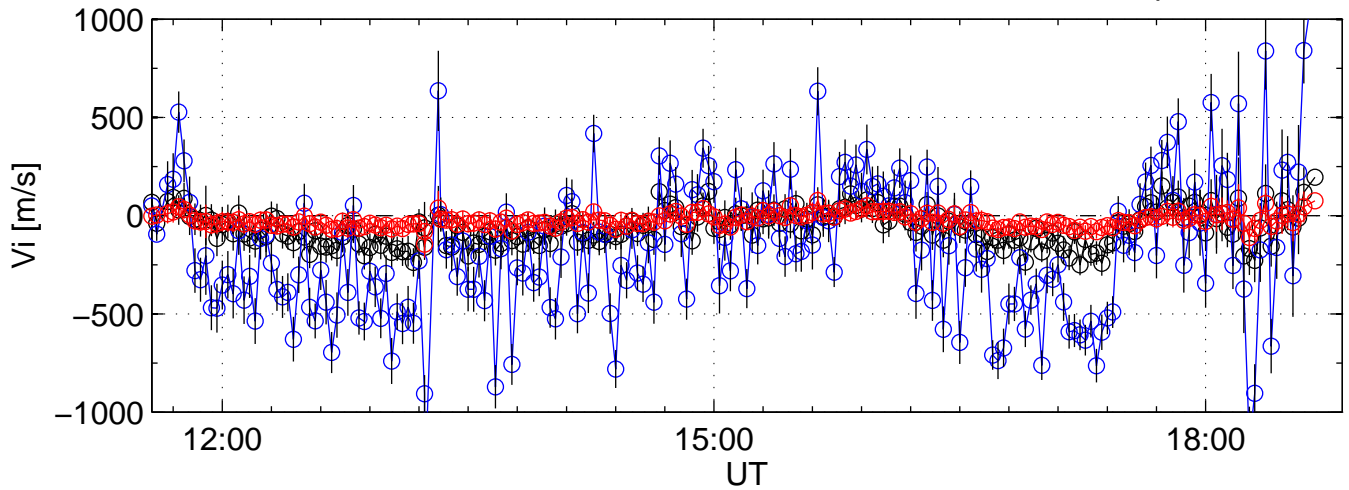

KST 2007-10-12 beata@kir black:North, blue:East, red:Up

KST 2007-10-12 beata@kir black:North, blue:East