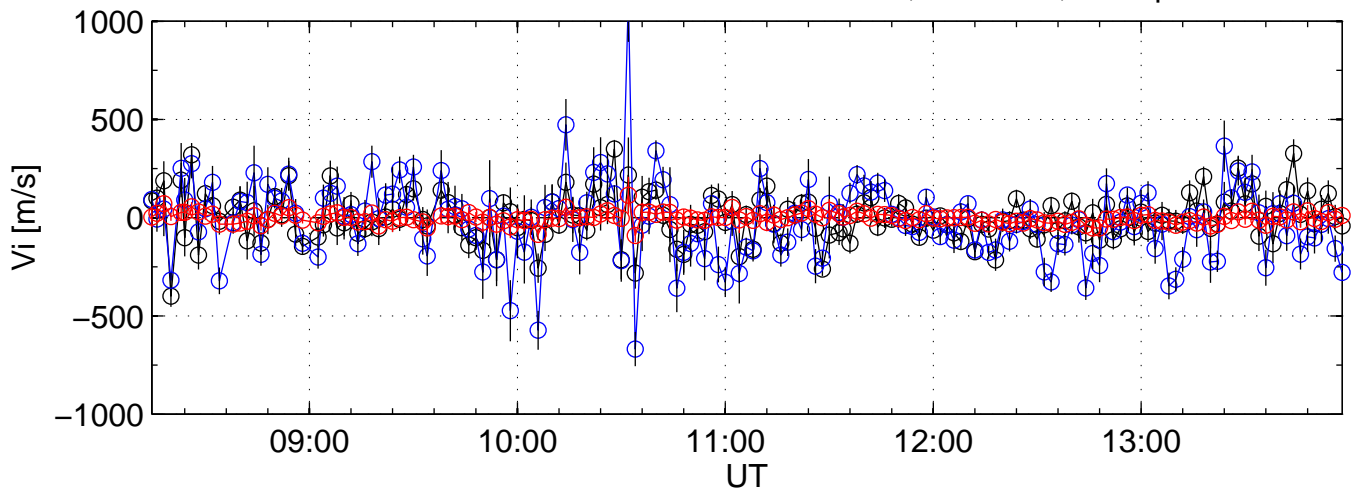

KST 2008-01-29 beata@kir black:North, blue:East, red:Up

KST 2008-01-29 beata@kir black:North, blue:East