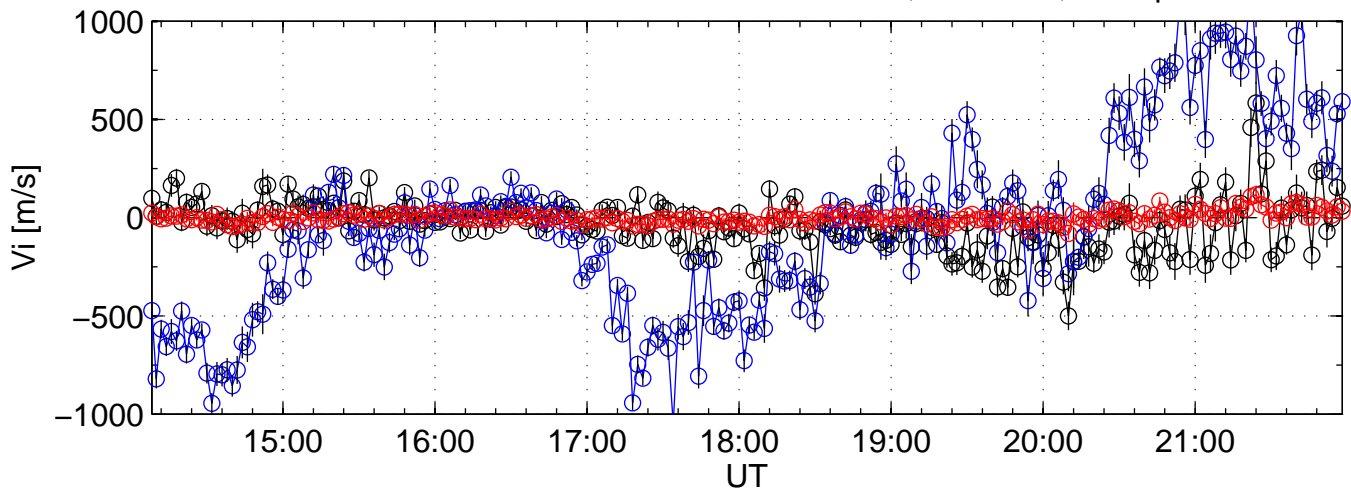

KST 2008-04-08 beata@kir black:North, blue:East, red:Up

KST 2008-04-08 beata@kir black:North, blue:East