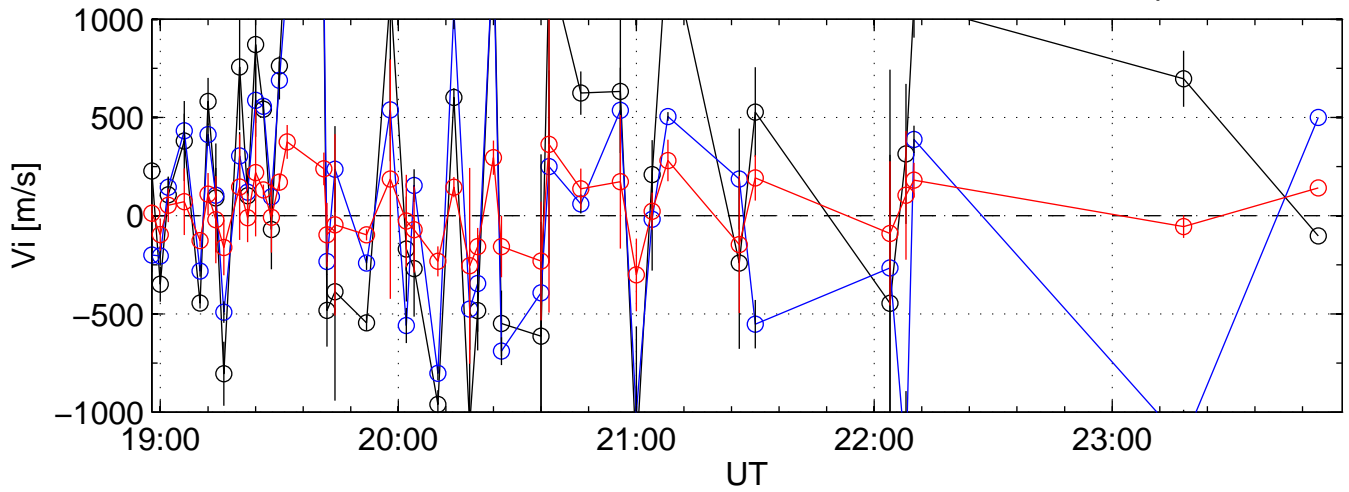

KST 2008-09-29 beata@kir black:North, blue:East, red:Up

KST 2008-09-29 beata@kir black:North, blue:East