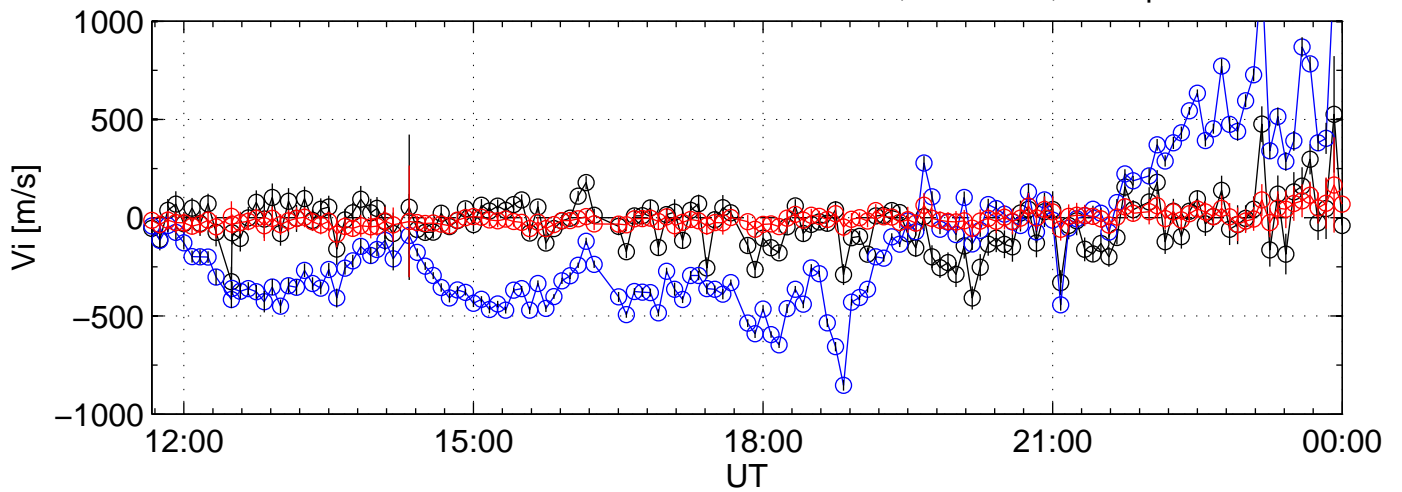

KST 2002-06-11 tau2@kir black:North, blue:East, red:Up

KST 2002-06-11 tau2@kir black:North, blue:East