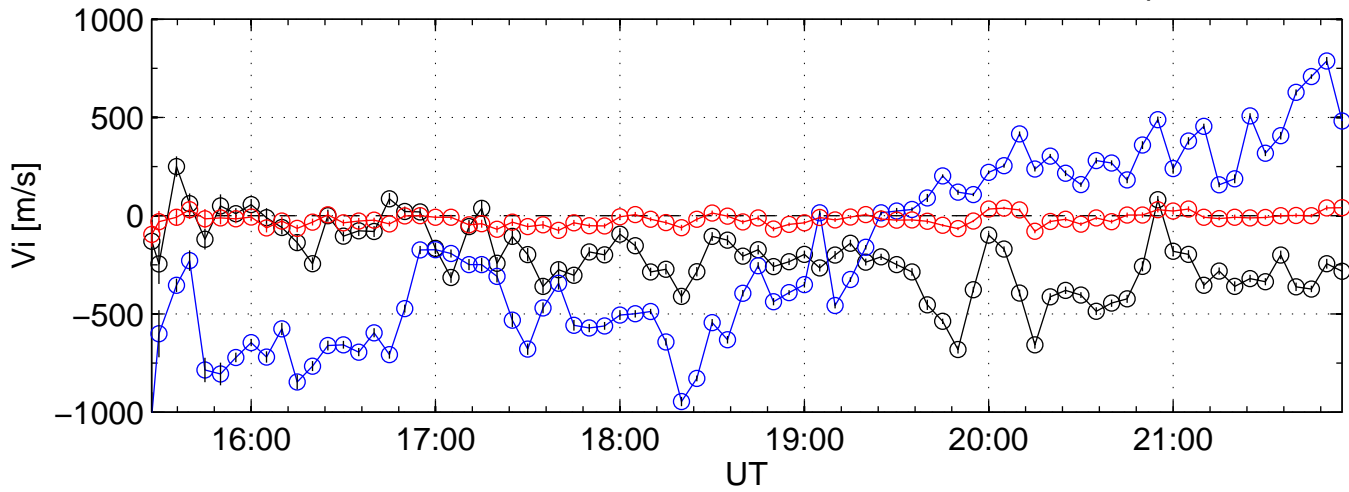

KST 2003-01-29 tau2@kir black:North, blue:East, red:Up

KST 2003-01-29 tau2@kir black:North, blue:East