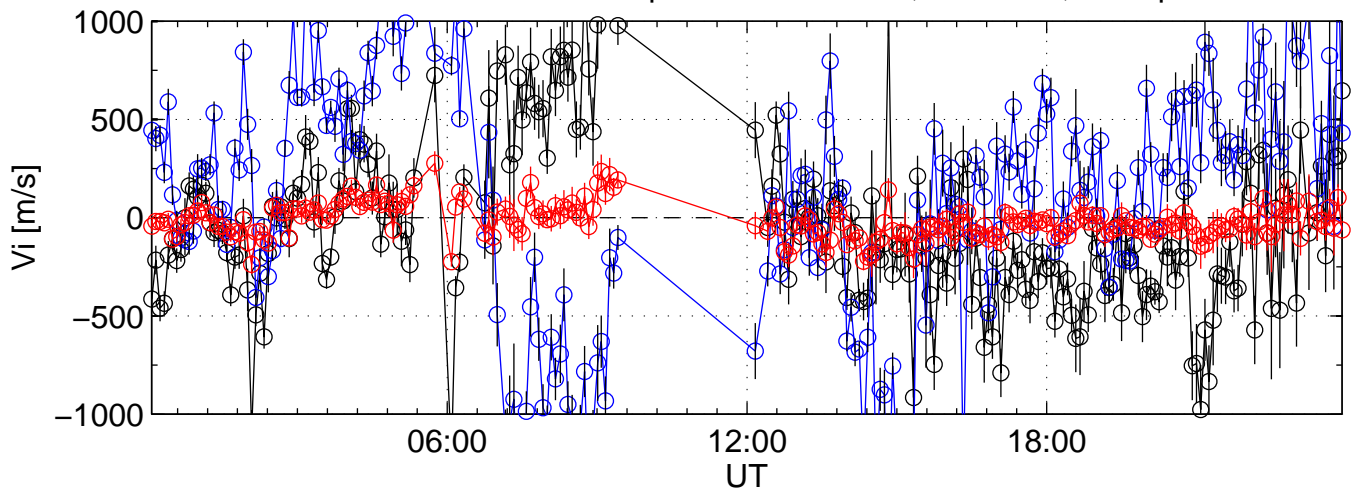

KST 2004-11-10 tau2pl@kir black:North, blue:East, red:Up

KST 2004-11-10 tau2pl@kir black:North, blue:East