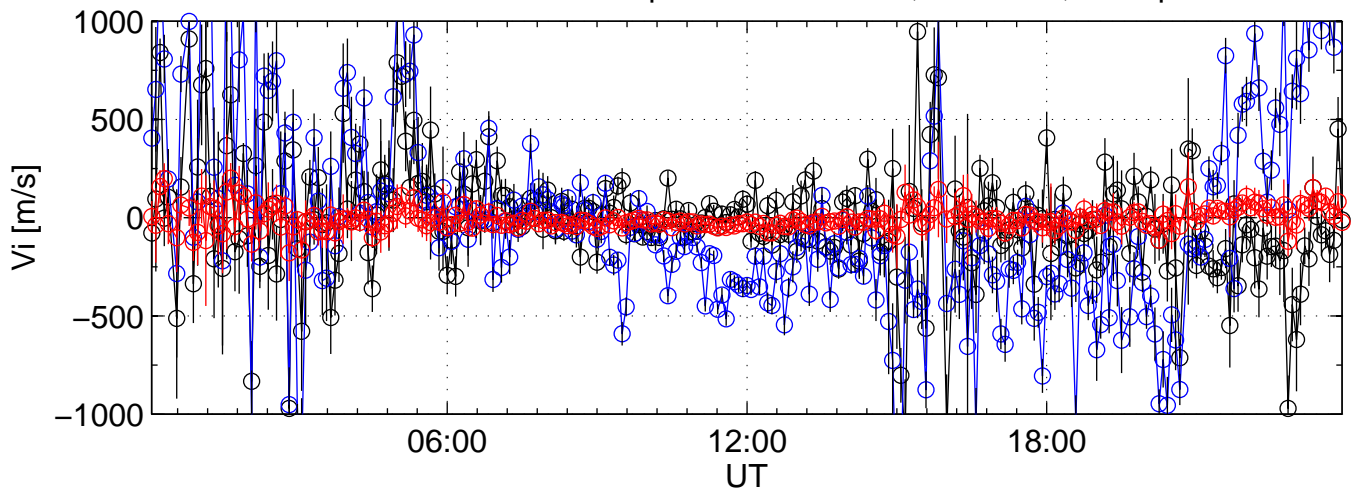

KST 2004-11-11 tau2pl@kir black:North, blue:East, red:Up

KST 2004-11-11 tau2pl@kir black:North, blue:East