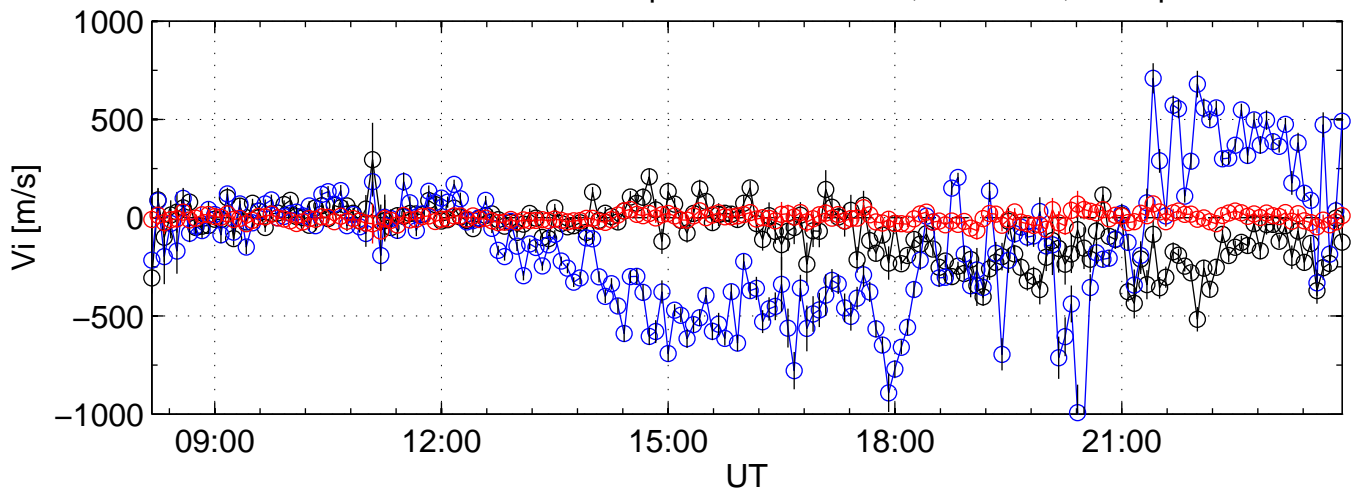

KST 2006-03-06 tau2pl@kir black:North, blue:East, red:Up

KST 2006-03-06 tau2pl@kir black:North, blue:East