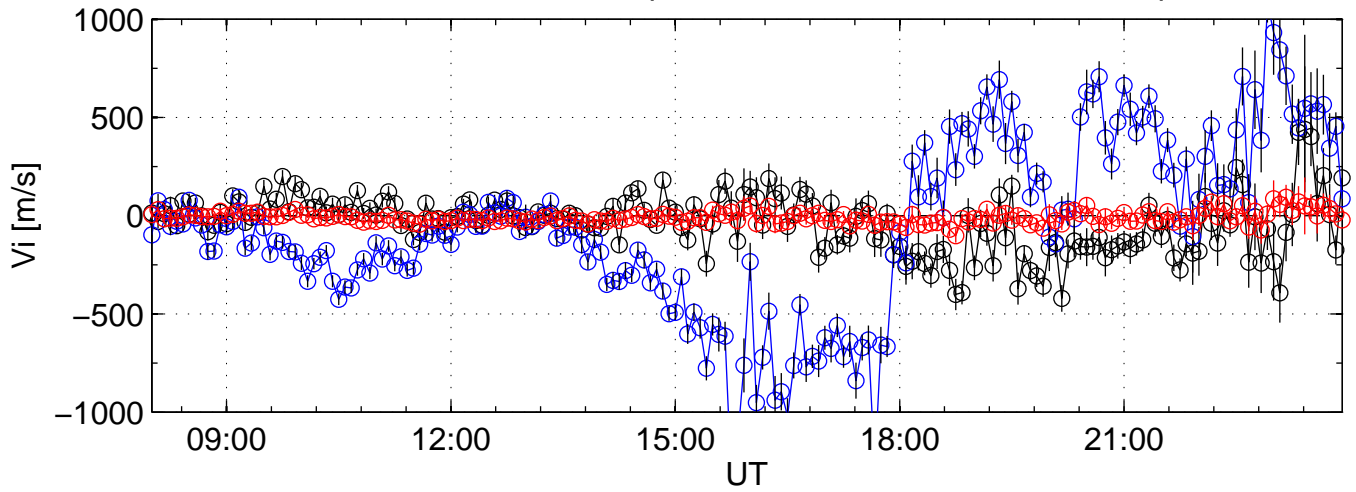

KST 2006-03-20 tau2pl@kir black:North, blue:East, red:Up

KST 2006-03-20 tau2pl@kir black:North, blue:East