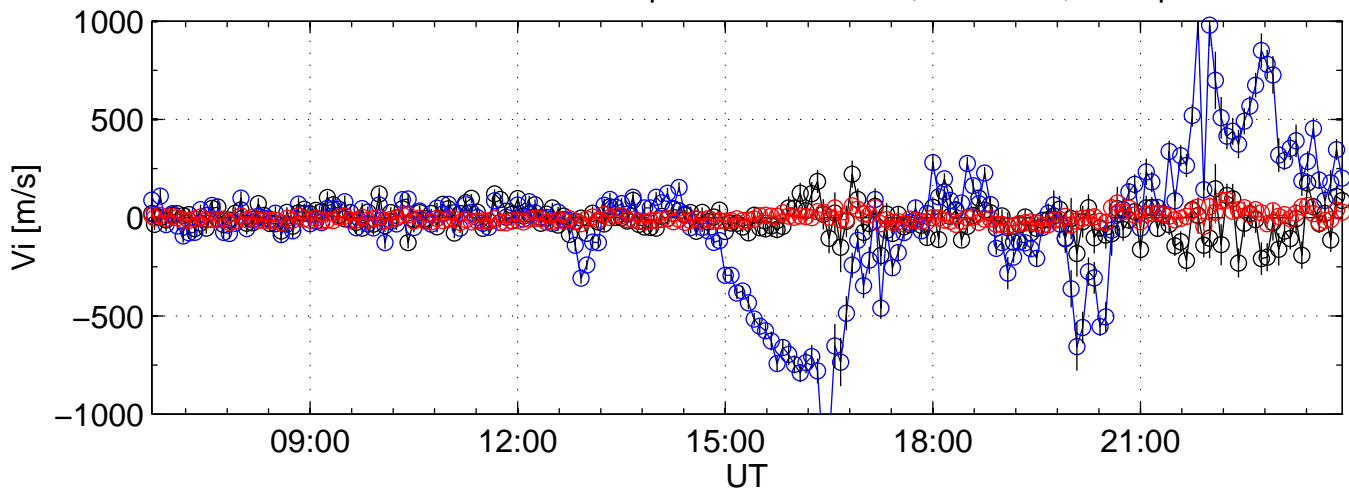

KST 2006-03-27 tau2pl@kir black:North, blue:East, red:Up

KST 2006-03-27 tau2pl@kir black:North, blue:East