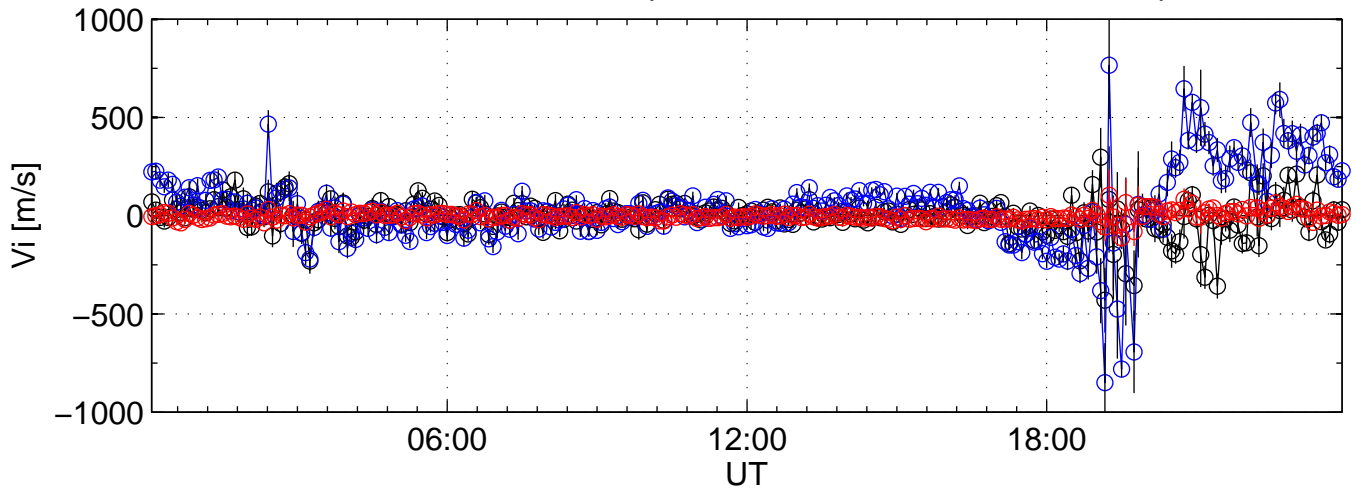

KST 2006-03-30 tau2pl@kir black:North, blue:East, red:Up

KST 2006-03-30 tau2pl@kir black:North, blue:East