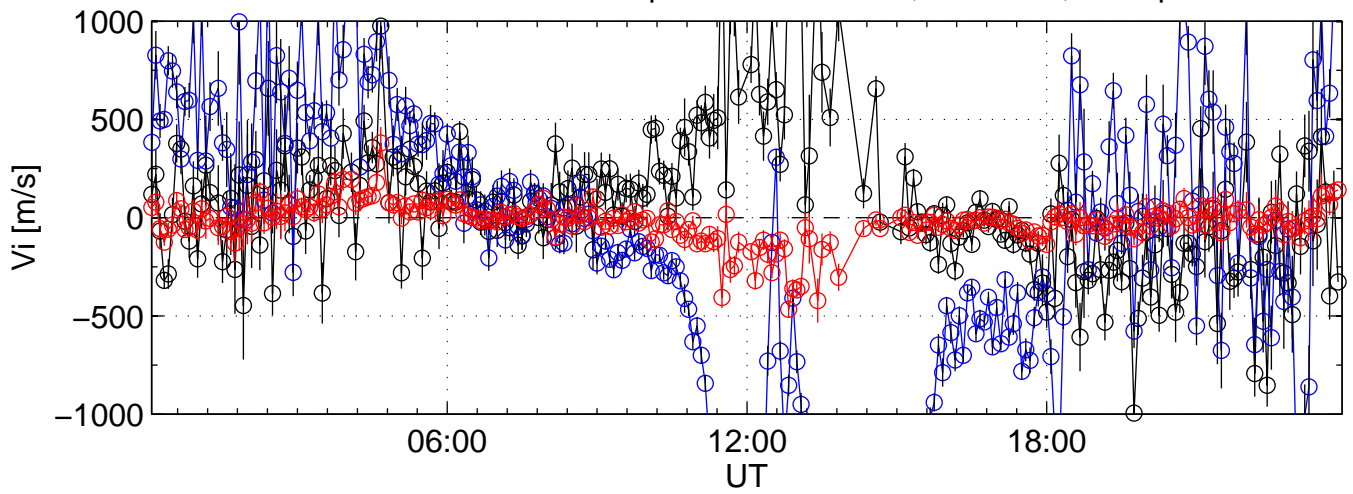

KST 2006-04-05 tau2pl@kir black:North, blue:East, red:Up

KST 2006-04-05 tau2pl@kir black:North, blue:East