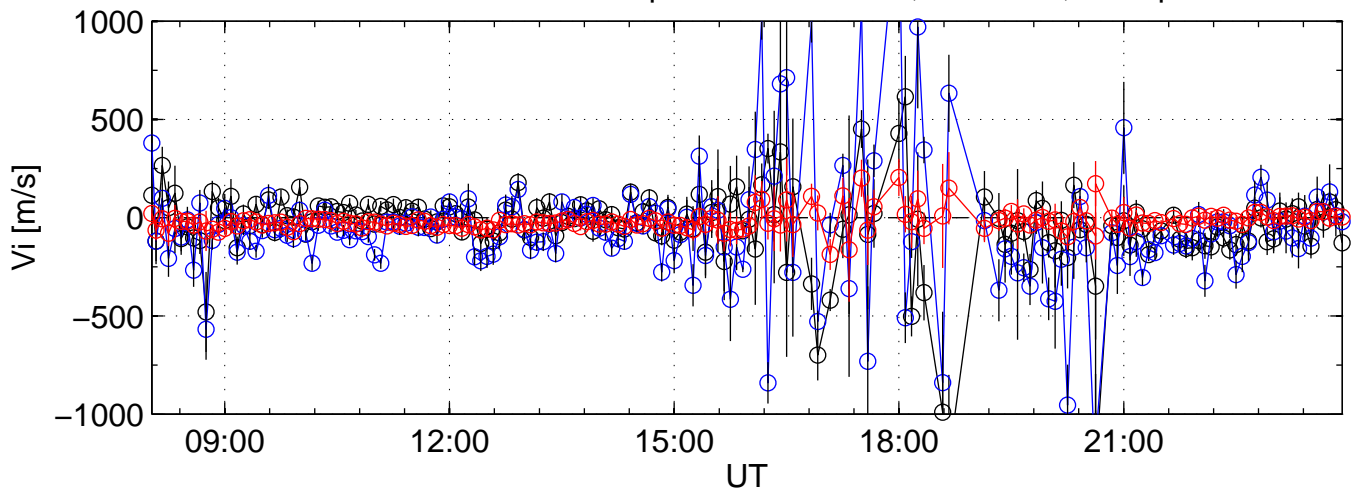

KST 2006-12-13 tau2pl@kir black:North, blue:East, red:Up

KST 2006-12-13 tau2pl@kir black:North, blue:East