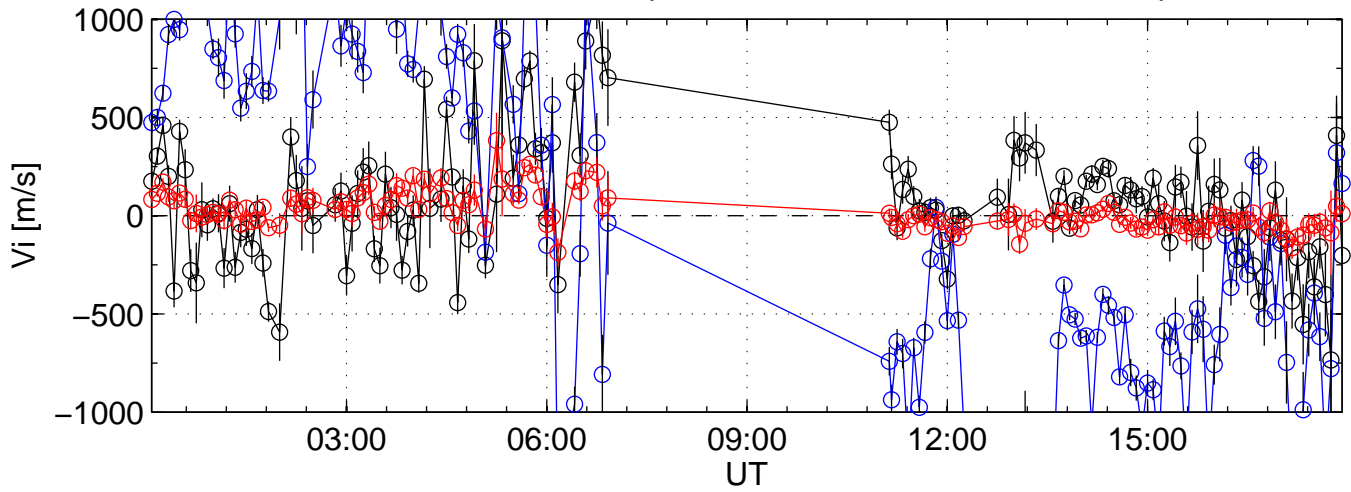

KST 2006-12-15 tau2pl@kir black:North, blue:East, red:Up

KST 2006-12-15 tau2pl@kir black:North, blue:East