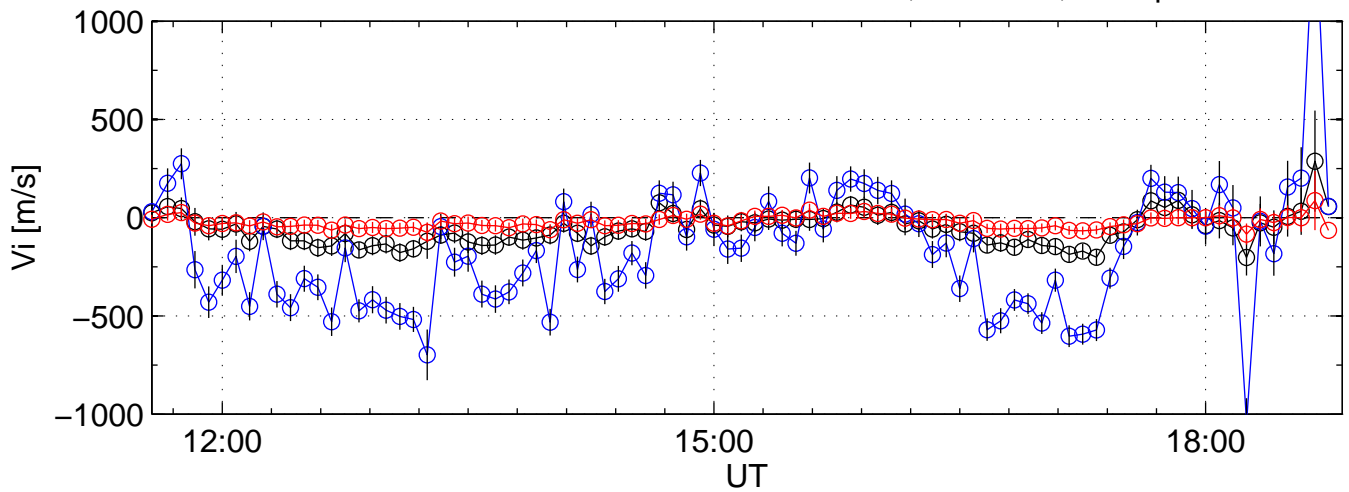

KST 2007-10-12 beata@kir black:North, blue:East, red:Up

KST 2007-10-12 beata@kir black:North, blue:East