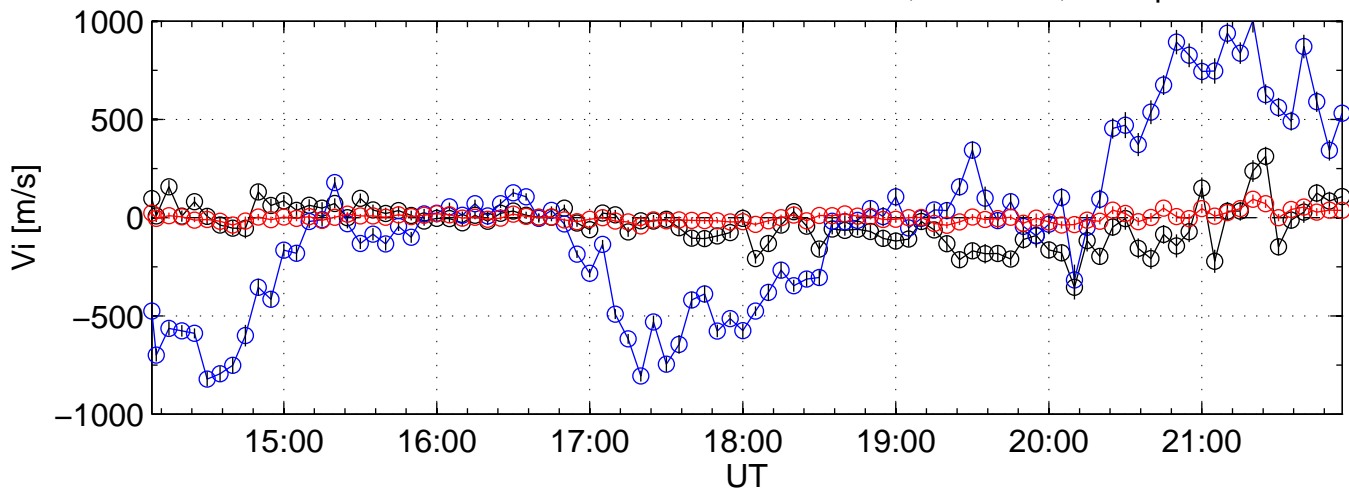

KST 2008-04-08 beata@kir black:North, blue:East, red:Up

KST 2008-04-08 beata@kir black:North, blue:East