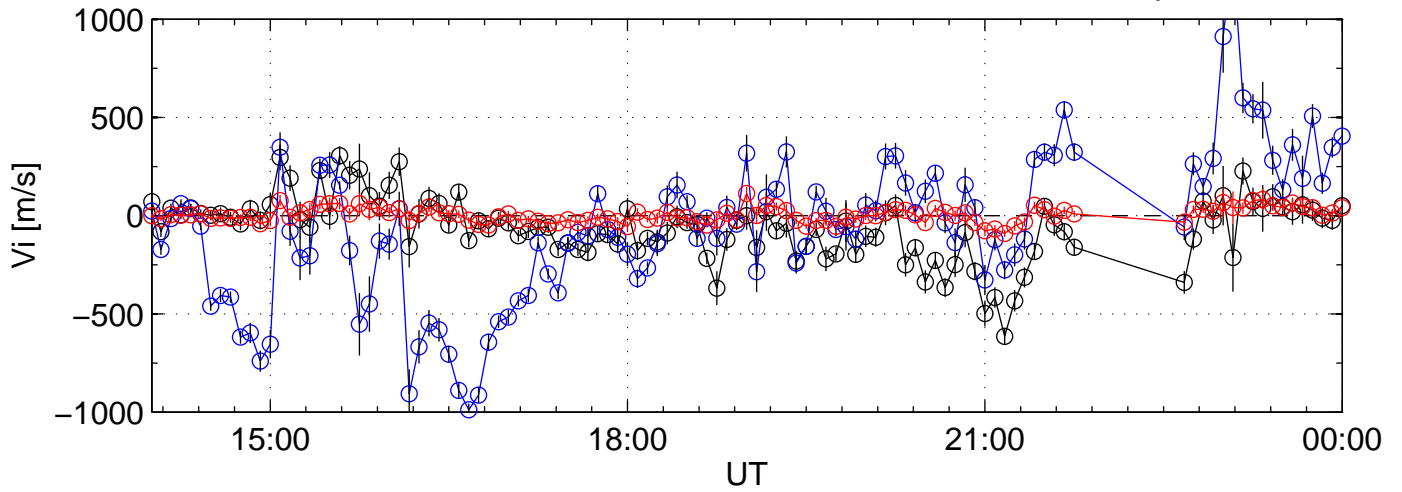

KST 2008-10-29 beata@kir black:North, blue:East, red:Up

KST 2008-10-29 beata@kir black:North, blue:East