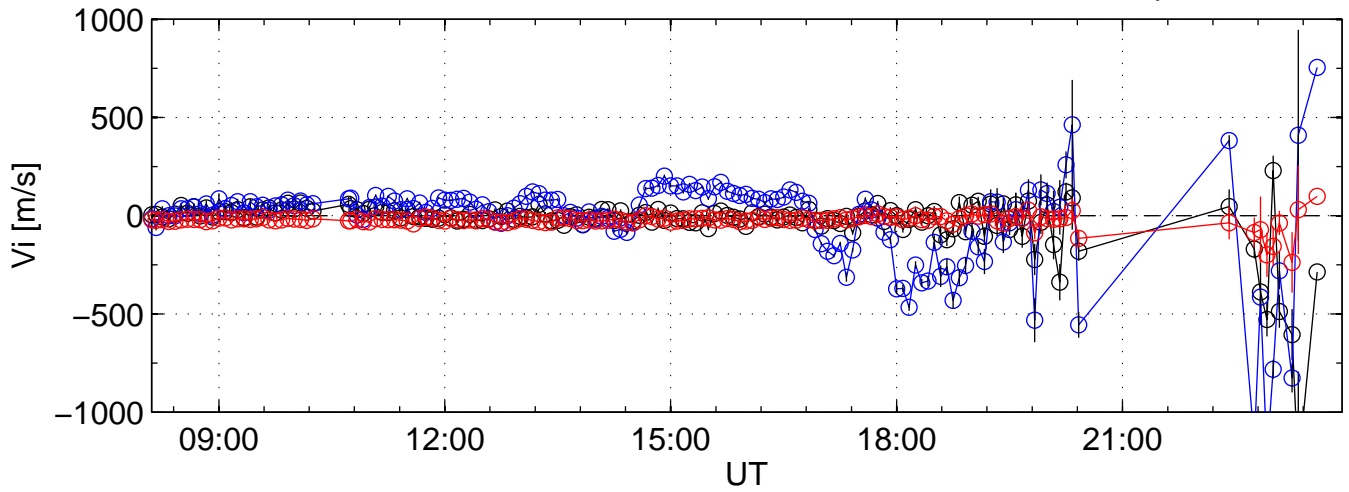

KST 2010-03-09 beata@kir black:North, blue:East, red:Up

KST 2010-03-09 beata@kirblack:North, blue:East