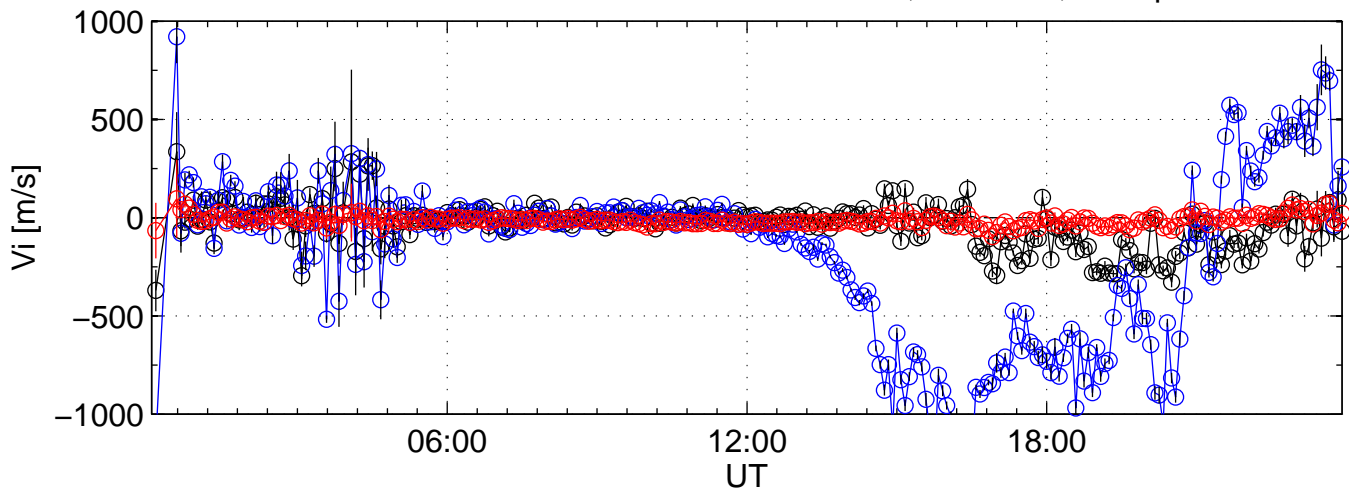

KST 2010-03-10 beata@kir black:North, blue:East, red:Up

KST 2010-03-10 beata@kirblack:North, blue:East