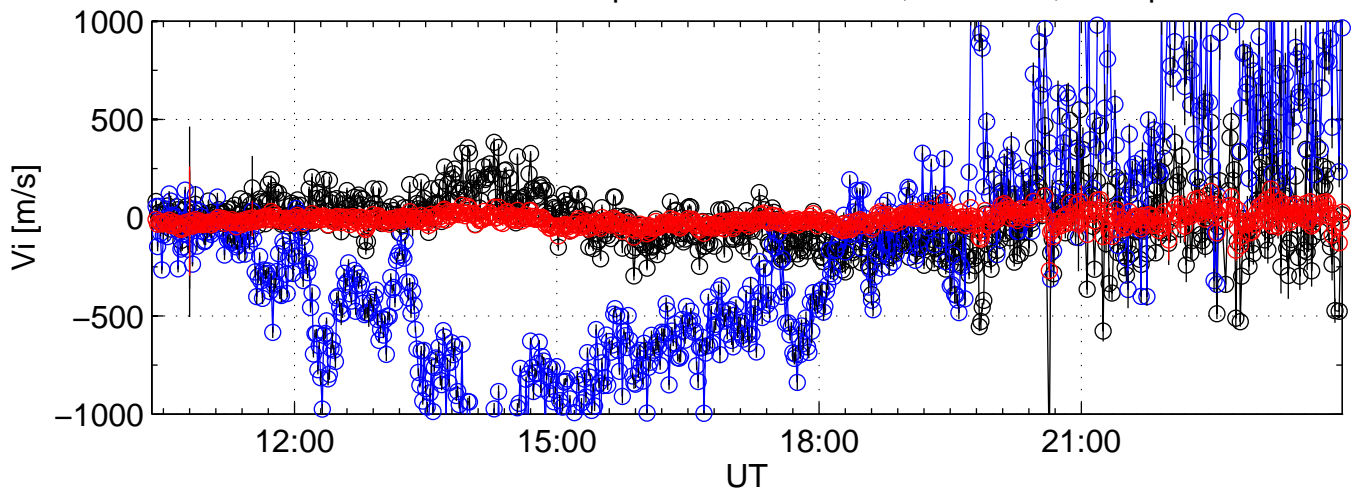

KST 1993-04-20 cp1k@kir black:North, blue:East, red:Up

KST 1993-04-20 cp1k@kir black:North, blue:East