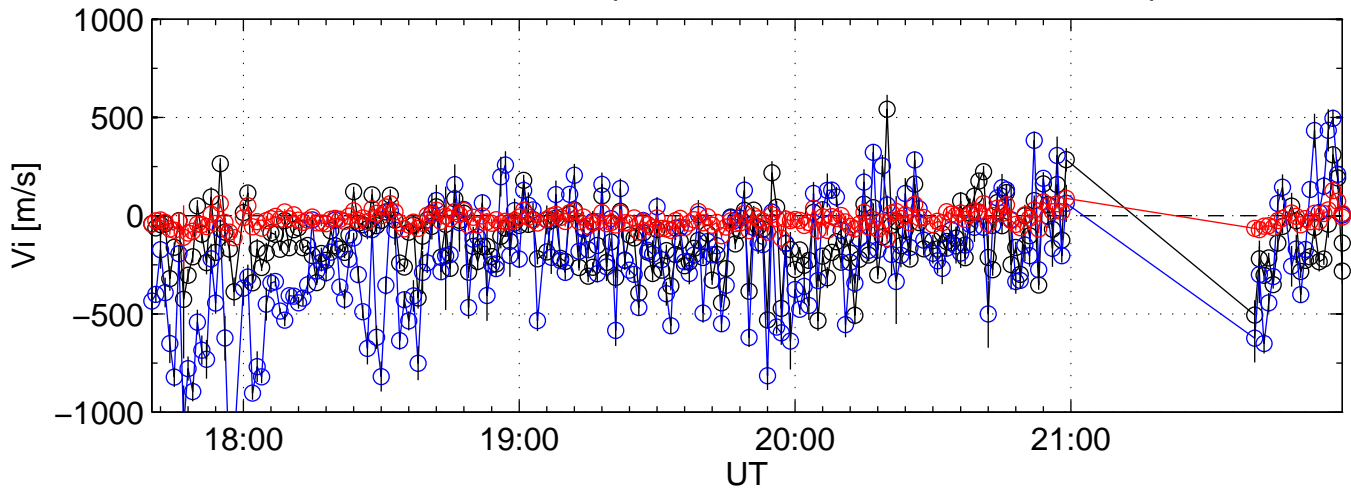

KST 1996-02-18 cp1k@kir black:North, blue:East, red:Up

KST 1996-02-18 cp1k@kir black:North, blue:East