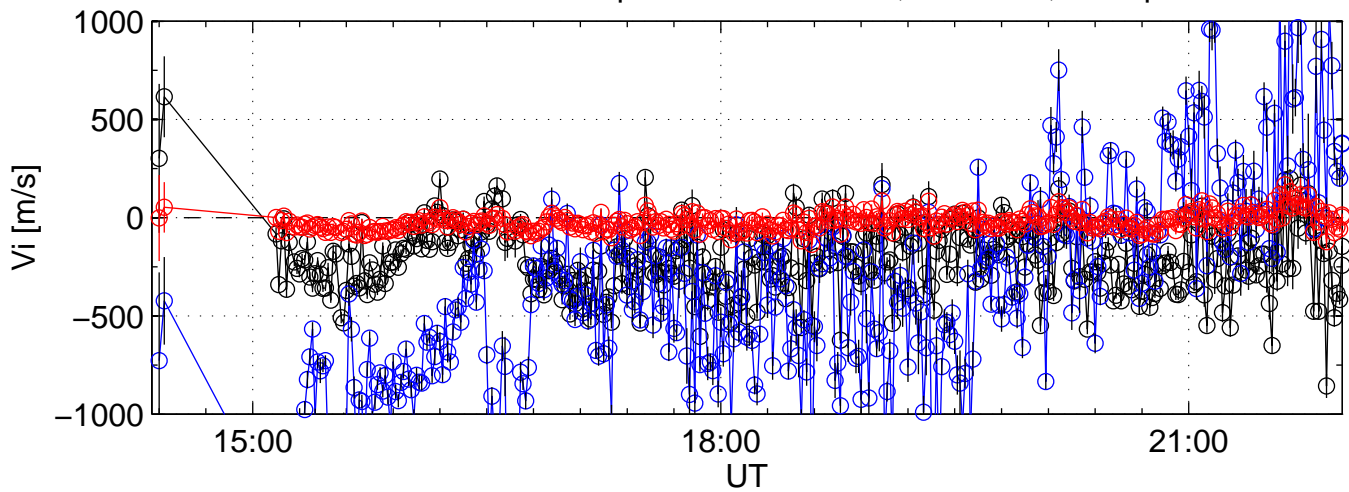

KST 2001-10-01 cp1l@kir black:North, blue:East, red:Up

KST 2001-10-01 cp1l@kir black:North, blue:East