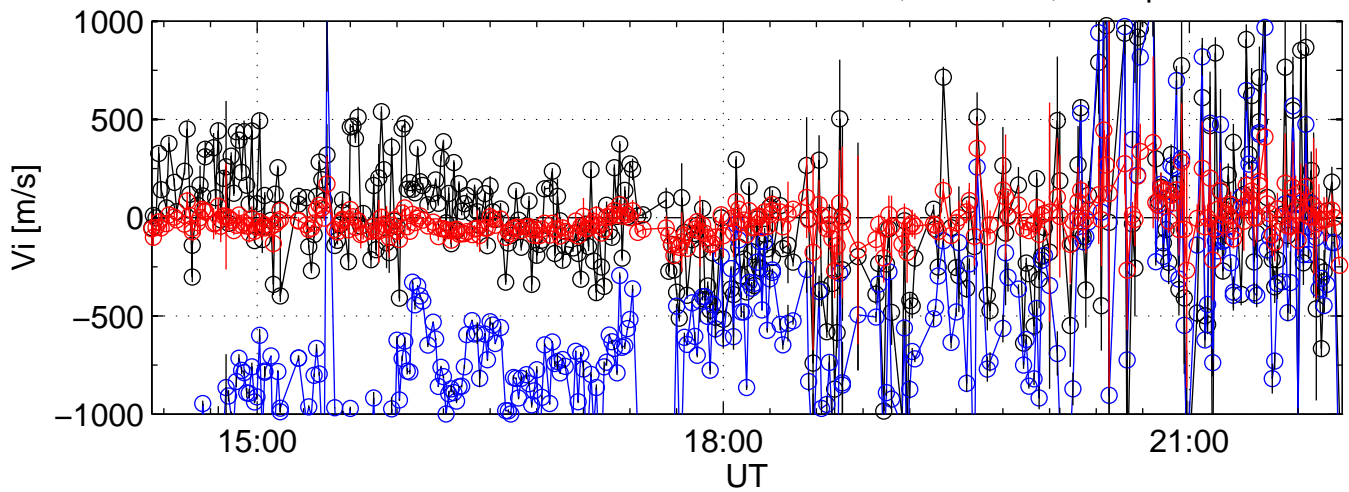

KST 2001-10-29 tau2@kir black:North, blue:East, red:Up

KST 2001-10-29 tau2@kir black:North, blue:East