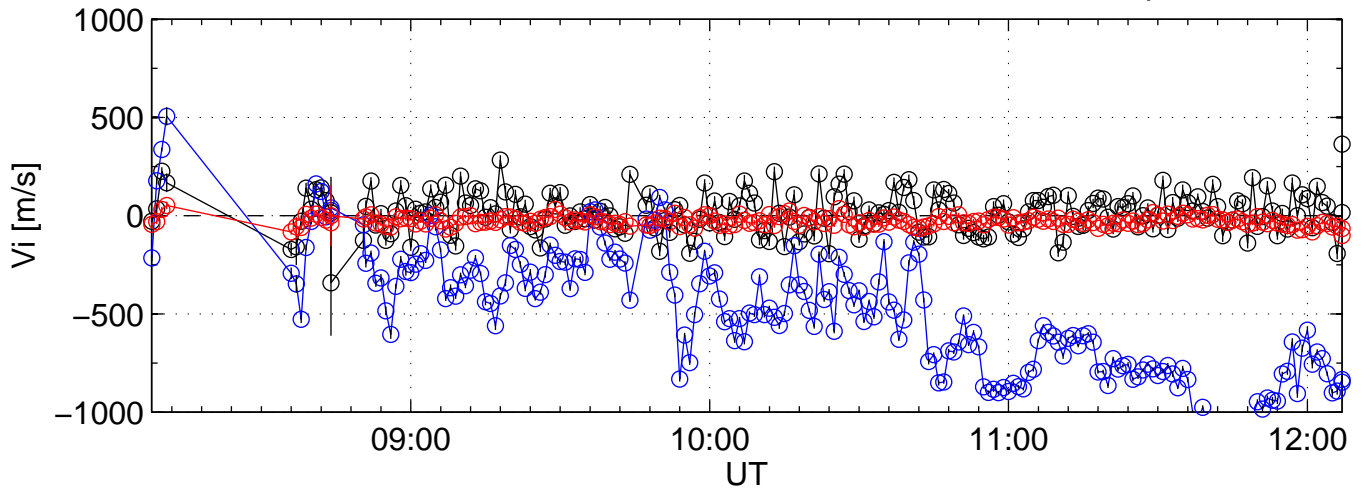

KST 2002-02-06 tau2@kir black:North, blue:East, red:Up

KST 2002-02-06 tau2@kir black:North, blue:East