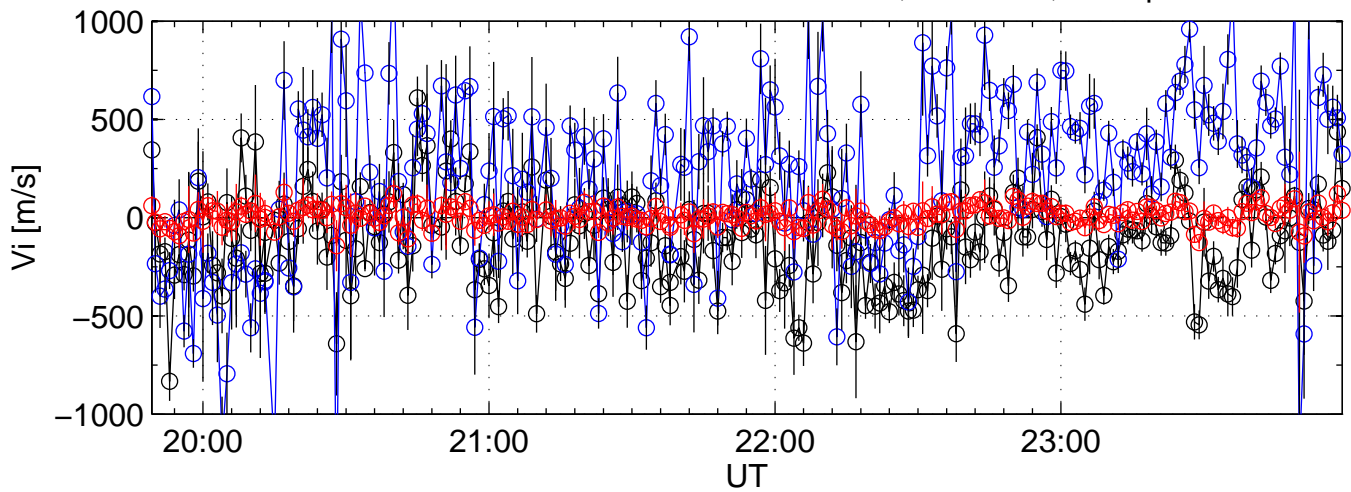

KST 2003-02-16 tau2@kir black:North, blue:East, red:Up

KST 2003-02-16 tau2@kir black:North, blue:East