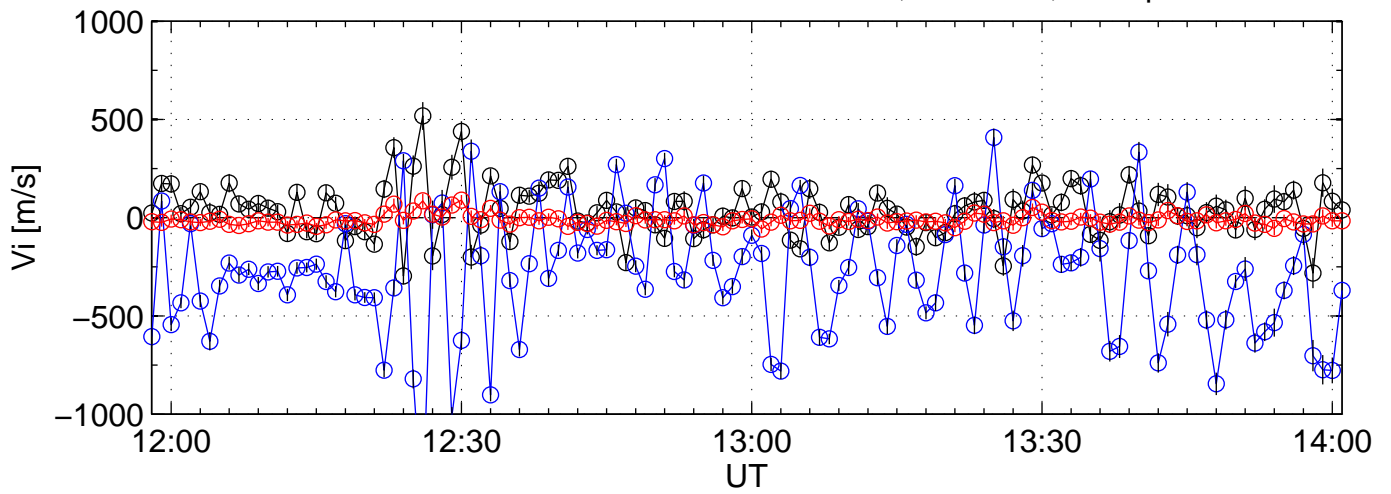

KST 2003-02-18 tau2@kir black:North, blue:East, red:Up

KST 2003-02-18 tau2@kir black:North, blue:East