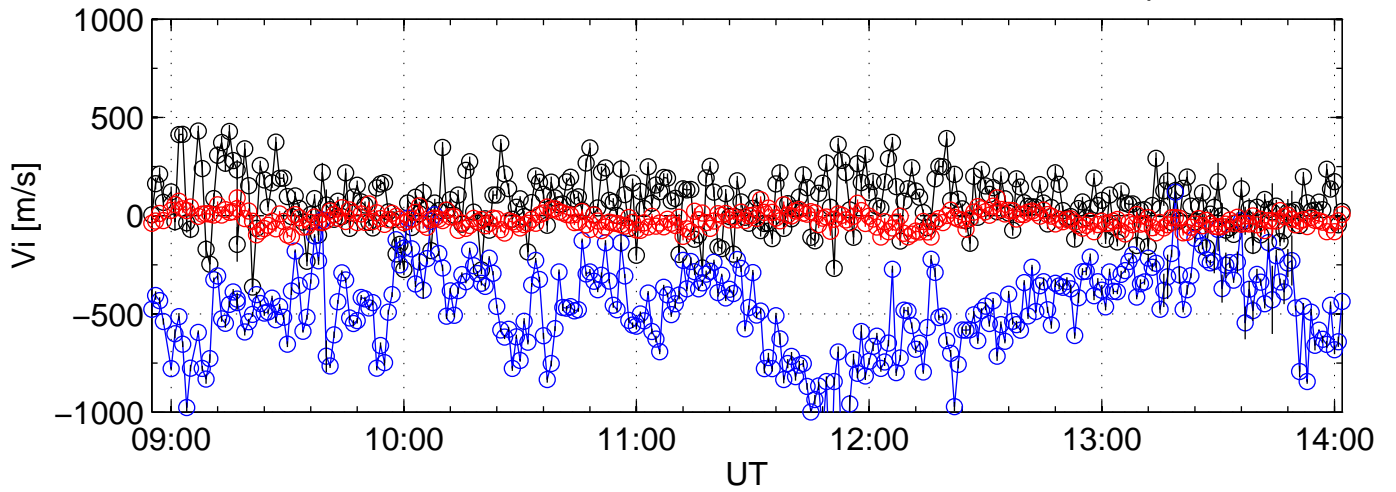

KST 2003-03-04 tau2@kir black:North, blue:East, red:Up

KST 2003-03-04 tau2@kir black:North, blue:East