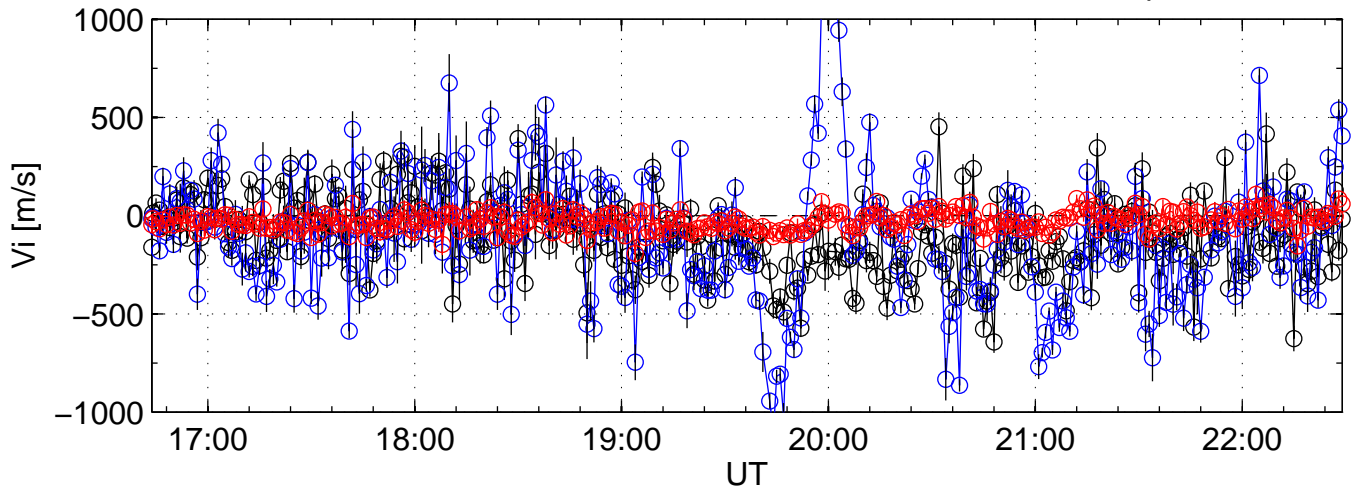

KST 2003-03-07 tau2@kir black:North, blue:East, red:Up

KST 2003-03-07 tau2@kir black:North, blue:East