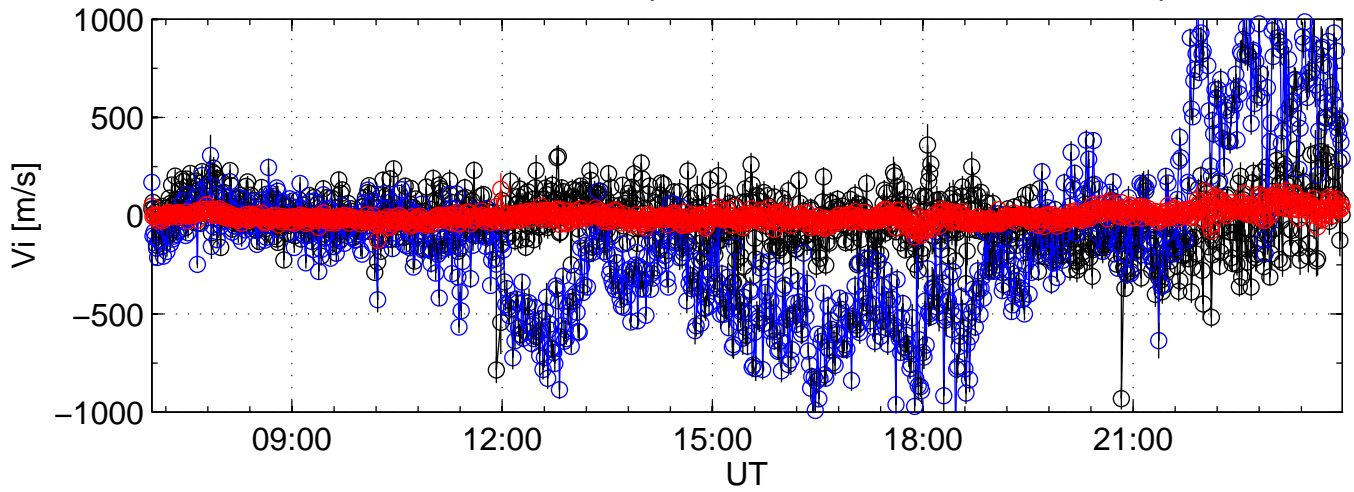

KST 2004-06-01 tau2pl@kir black:North, blue:East, red:Up

KST 2004-06-01 tau2pl@kir black:North, blue:East