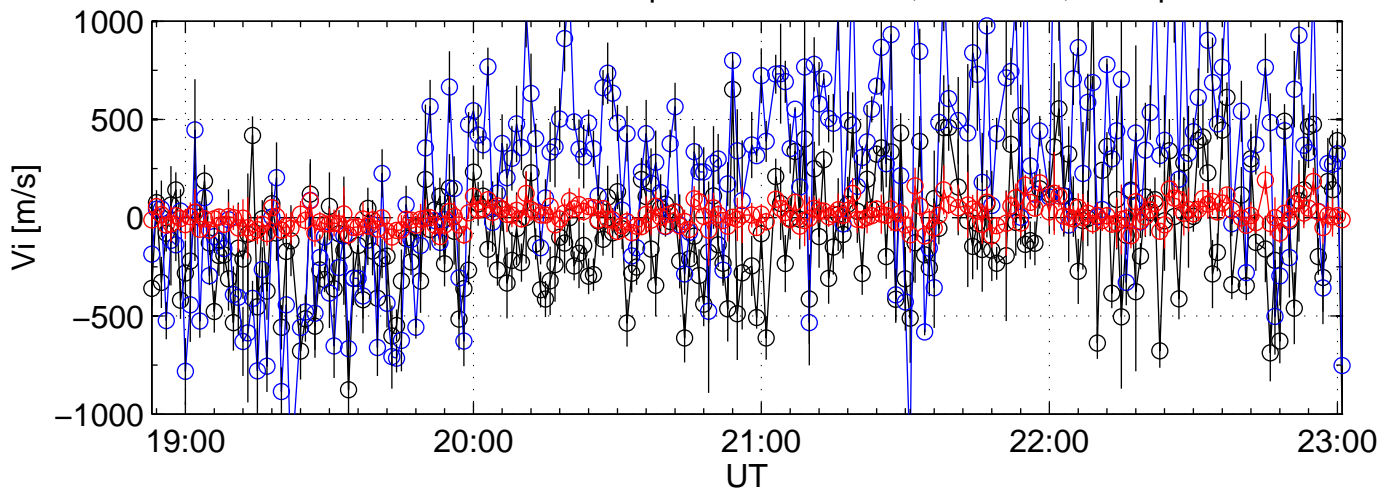

KST 2006-10-02 tau2pl@kir black:North, blue:East, red:Up

KST 2006-10-02 tau2pl@kir black:North, blue:East