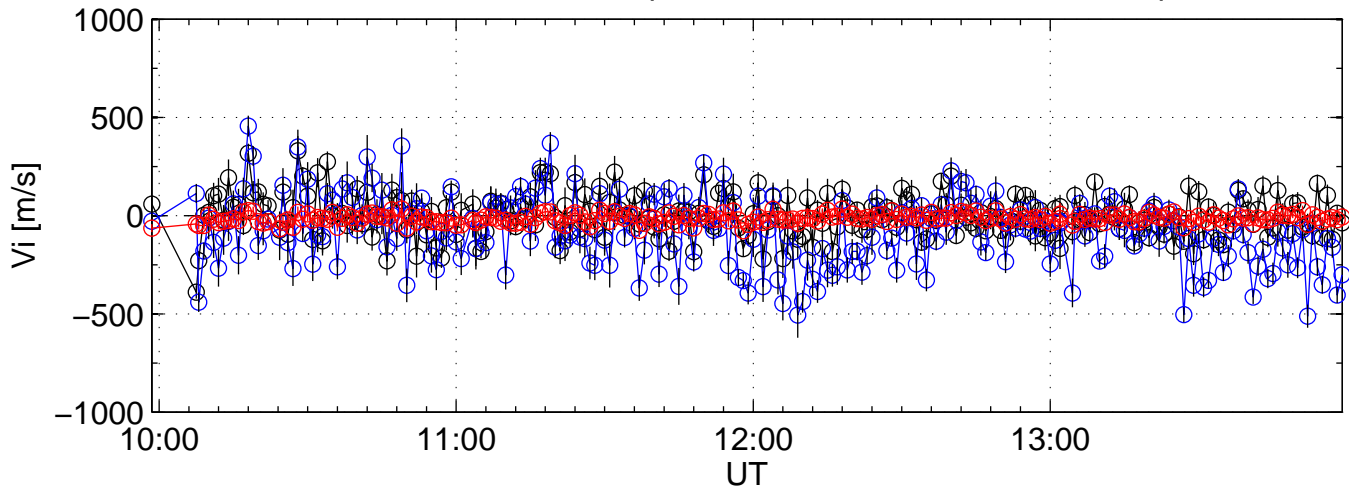

KST 2006-10-03 tau2pl@kir black:North, blue:East, red:Up

KST 2006-10-03 tau2pl@kir black:North, blue:East