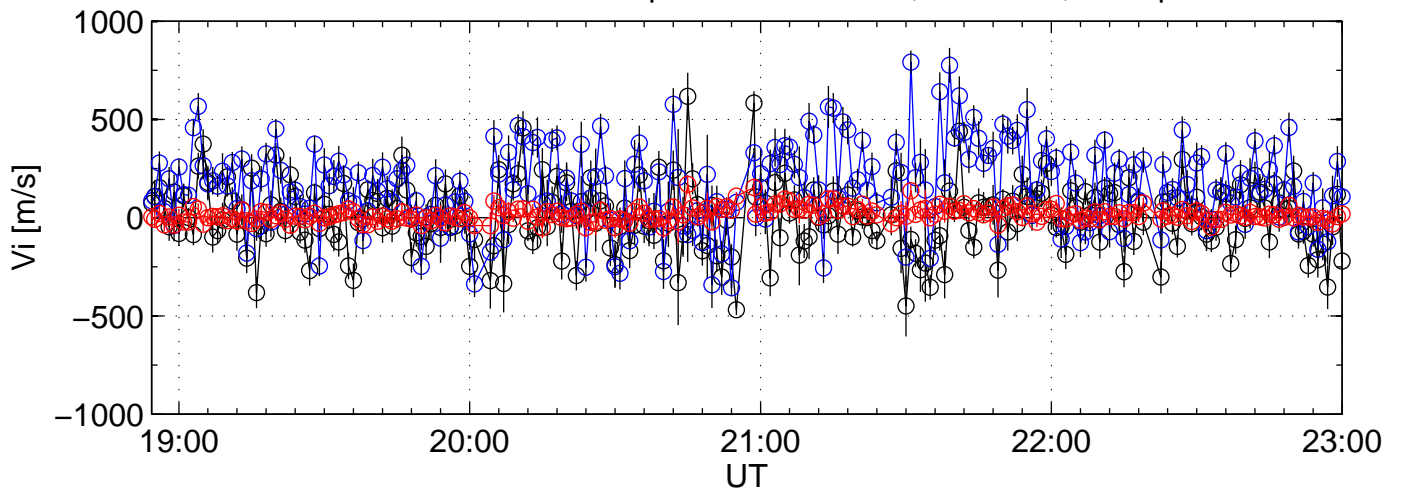

KST 2006-10-06 tau2pl@kir black:North, blue:East, red:Up

KST 2006-10-06 tau2pl@kir black:North, blue:East