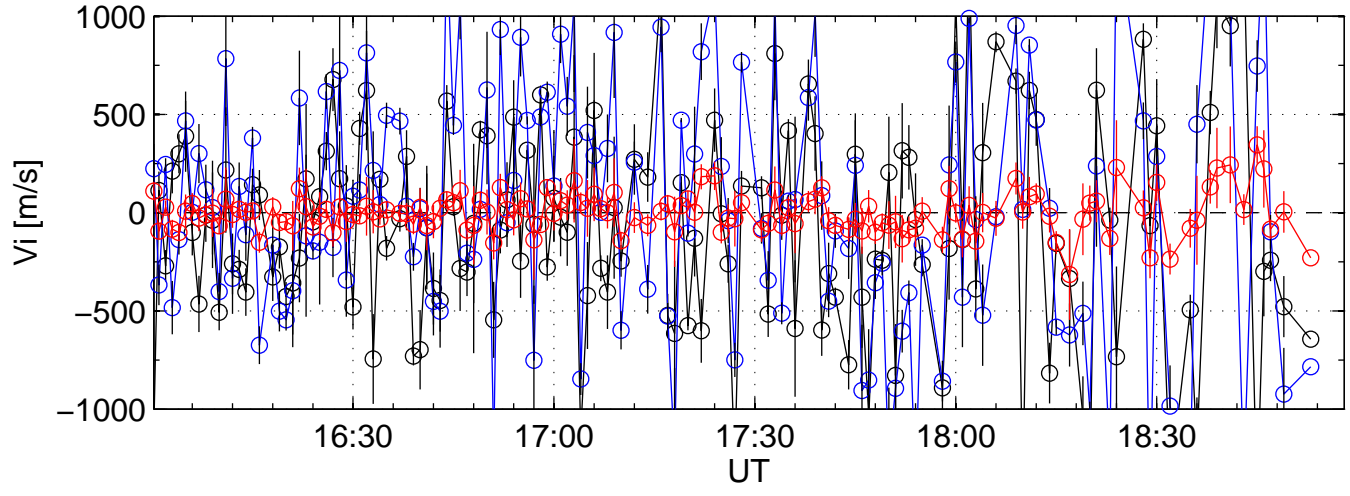

KST 2006-11-16 tau2pl@kir black:North, blue:East, red:Up

KST 2006-11-16 tau2pl@kir black:North, blue:East