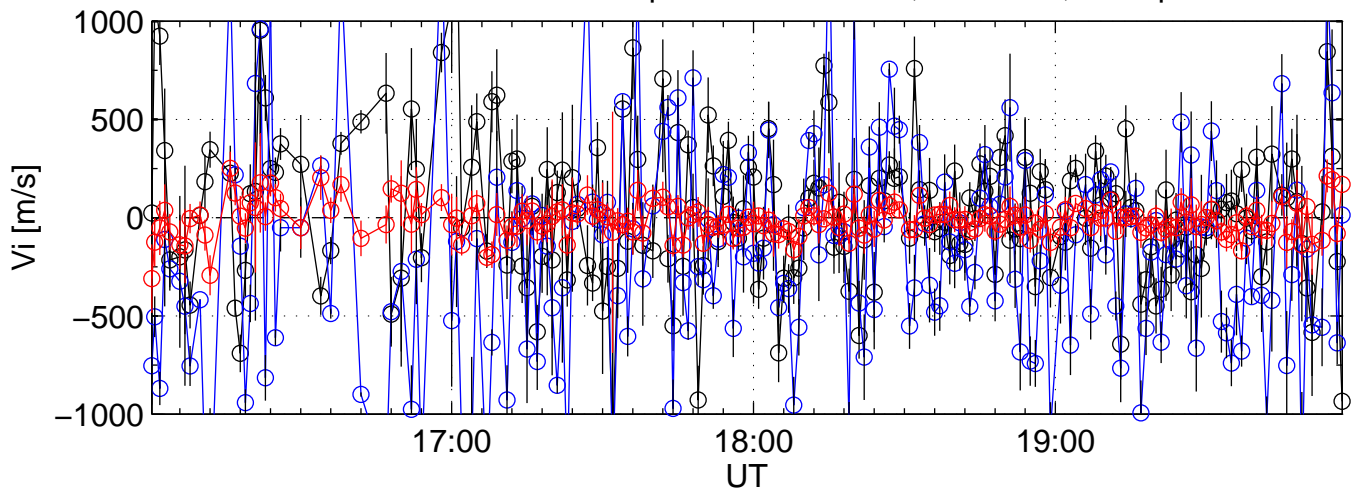

KST 2006-11-17 tau2pl@kir black:North, blue:East, red:Up

KST 2006-11-17 tau2pl@kir black:North, blue:East