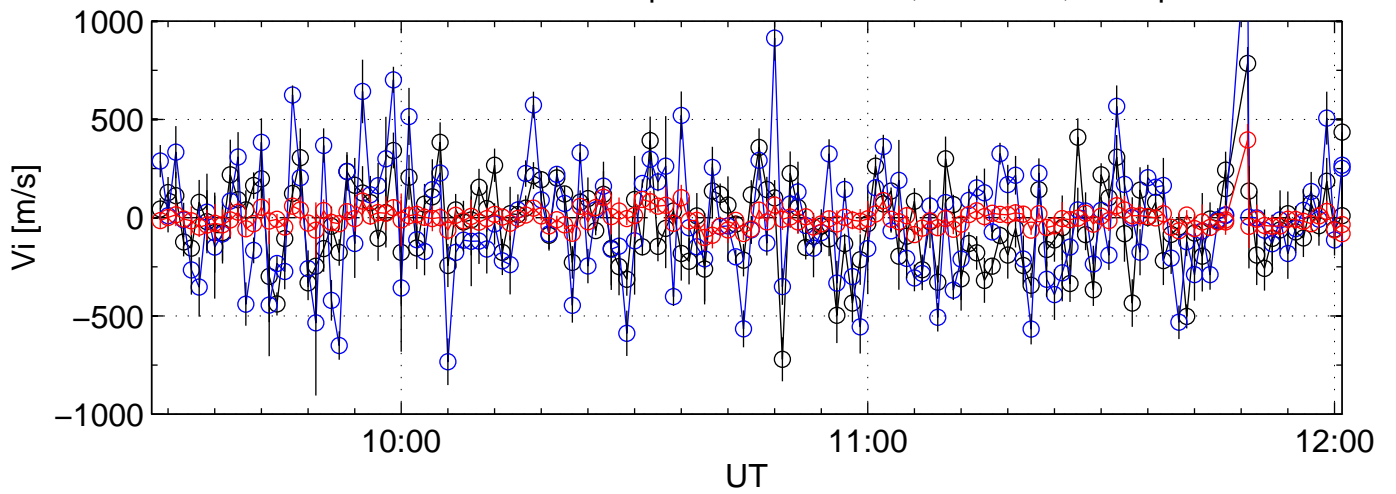

KST 2007-12-09 tau2pl@kir black:North, blue:East, red:Up

KST 2007-12-09 tau2pl@kir black:North, blue:East