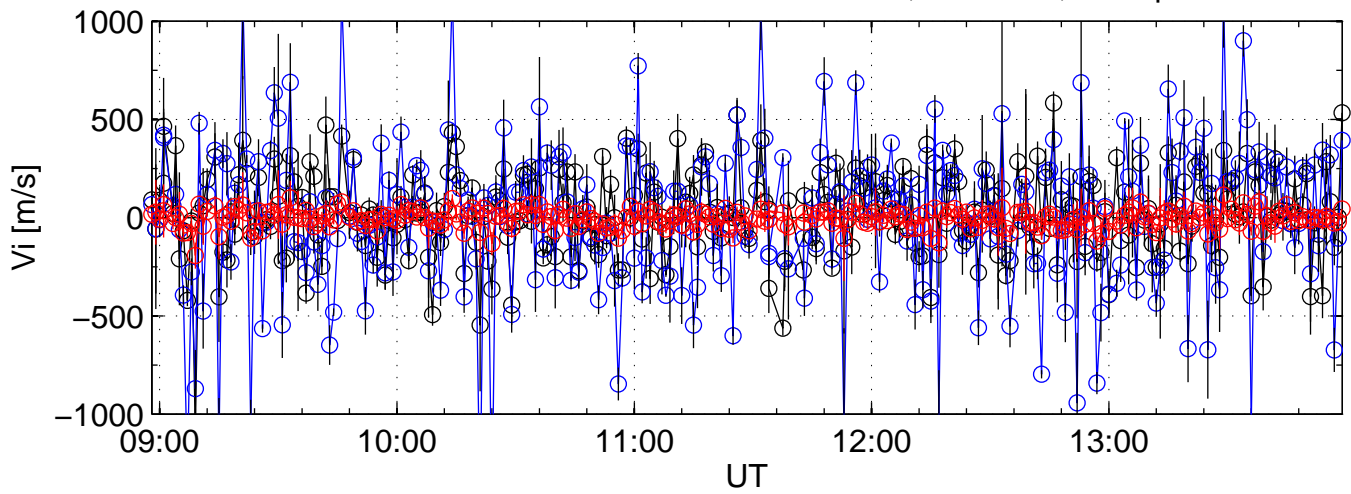

KST 2008-01-28 beata@kir black:North, blue:East, red:Up

KST 2008-01-28 beata@kir black:North, blue:East