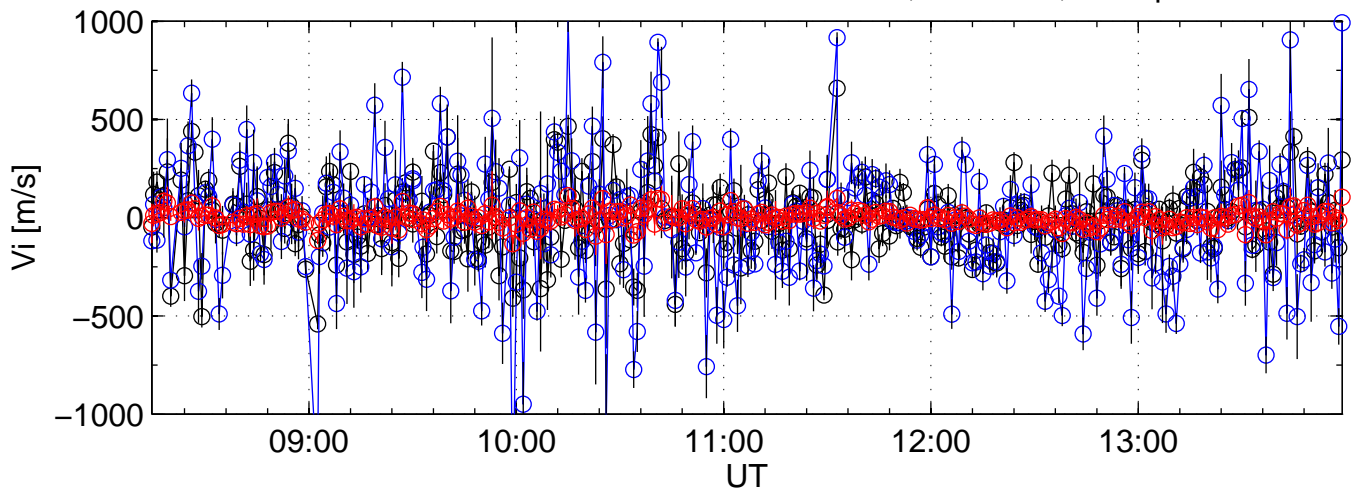

KST 2008-01-29 beata@kir black:North, blue:East, red:Up

KST 2008-01-29 beata@kir black:North, blue:East