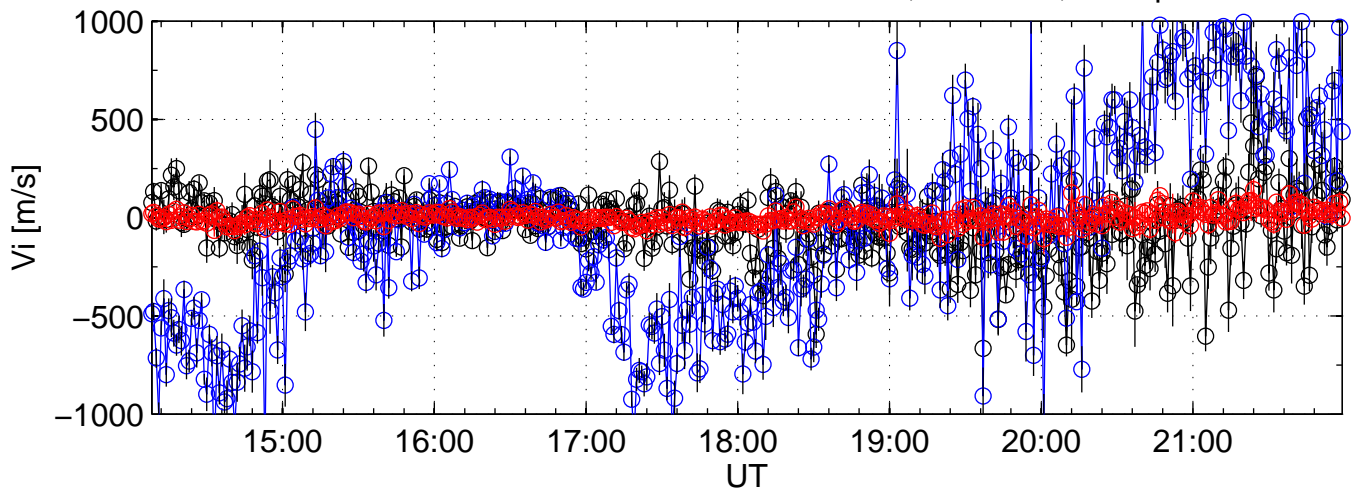

KST 2008-04-08 beata@kir black:North, blue:East, red:Up

KST 2008-04-08 beata@kir black:North, blue:East