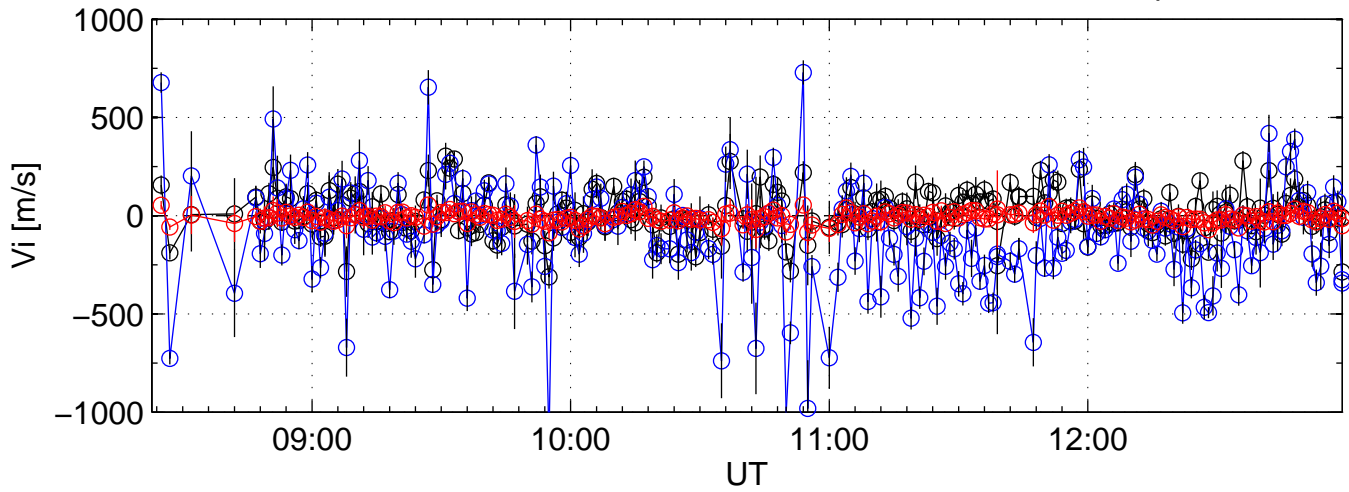

KST 2008-04-10 beata@kir black:North, blue:East, red:Up

KST 2008-04-10 beata@kir black:North, blue:East