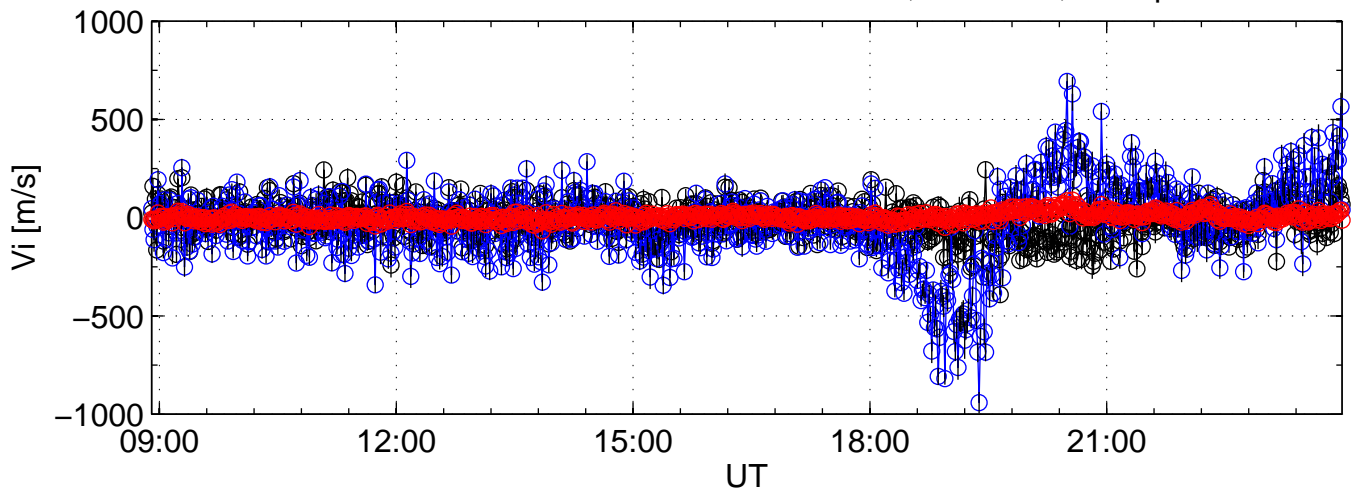

KST 2008-06-03 beata@kir black:North, blue:East, red:Up

KST 2008-06-03 beata@kir black:North, blue:East