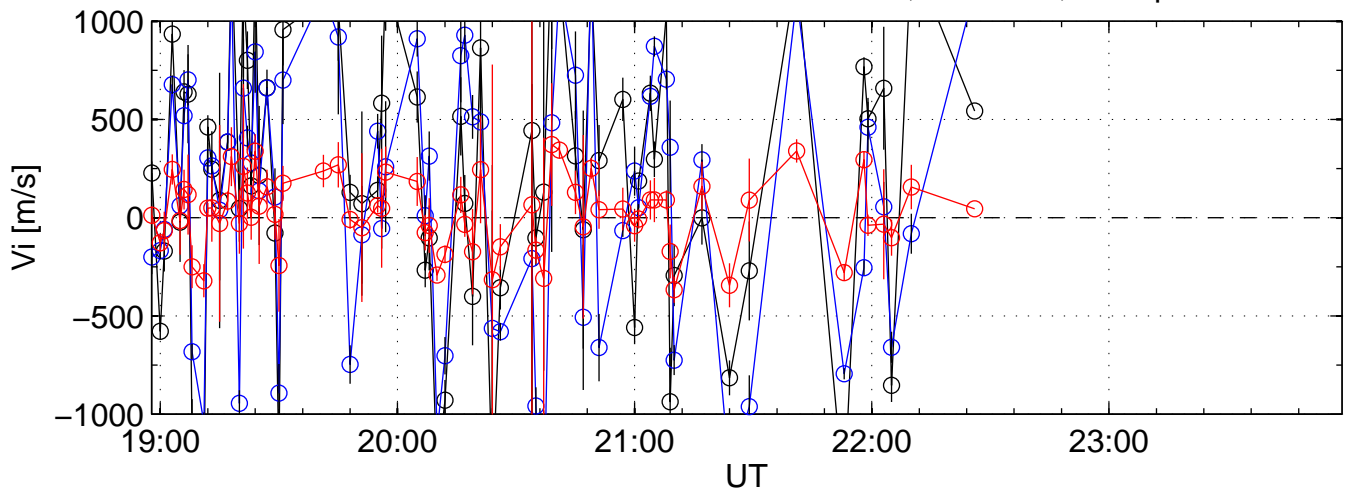

KST 2008-09-29 beata@kir black:North, blue:East, red:Up

KST 2008-09-29 beata@kir black:North, blue:East