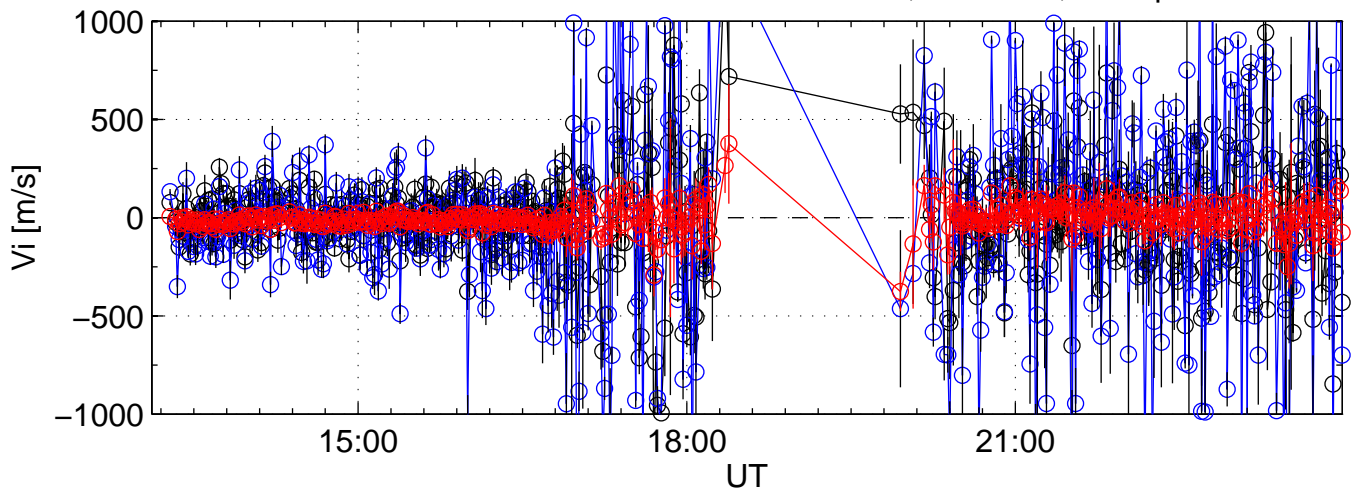

KST 2008-10-16 beata@kir black:North, blue:East, red:Up

KST 2008-10-16 beata@kir black:North, blue:East