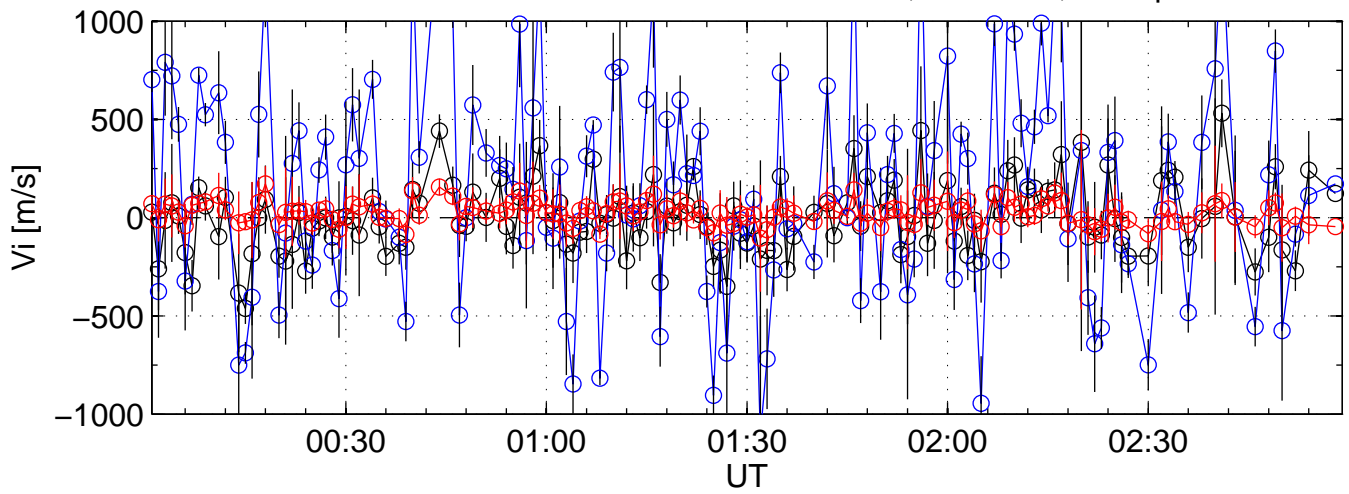

KST 2009-11-15 beata@kir black:North, blue:East, red:Up

KST 2009-11-15 beata@kir black:North, blue:East