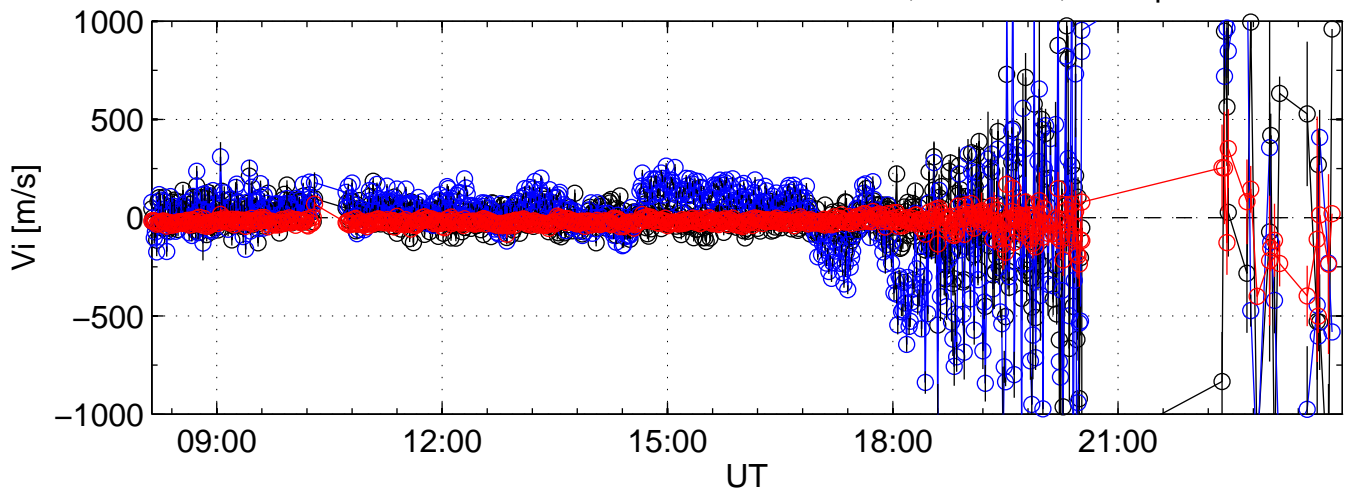

KST 2010-03-09 beata@kir black:North, blue:East, red:Up

KST 2010-03-09 beata@kir black:North, blue:East