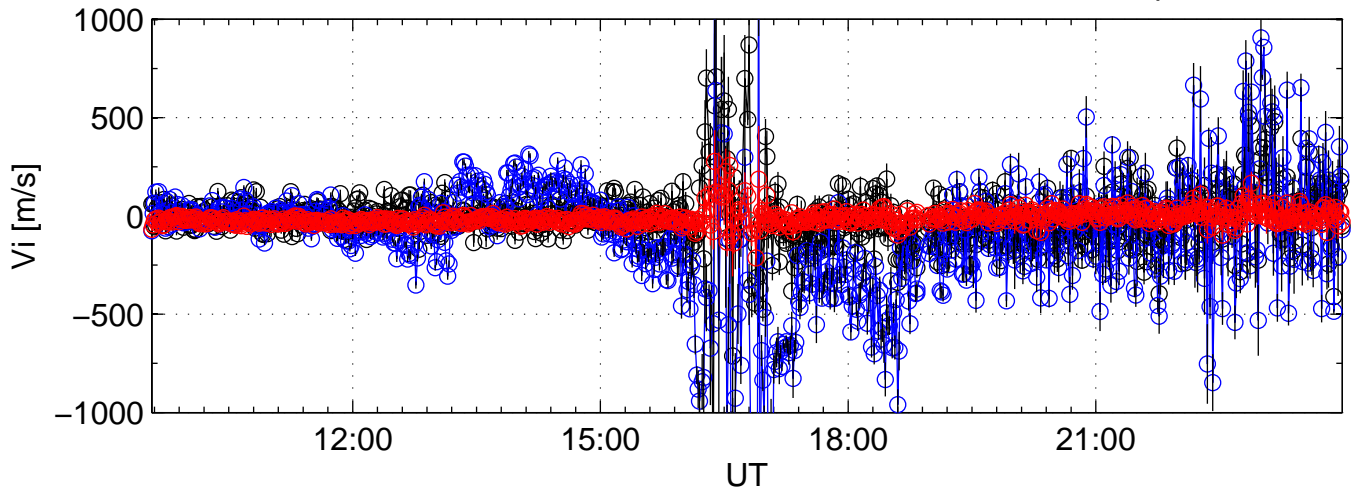

KST 2010-11-08 beata@kir black:North, blue:East, red:Up

KST 2010-11-08 beata@kir black:North, blue:East