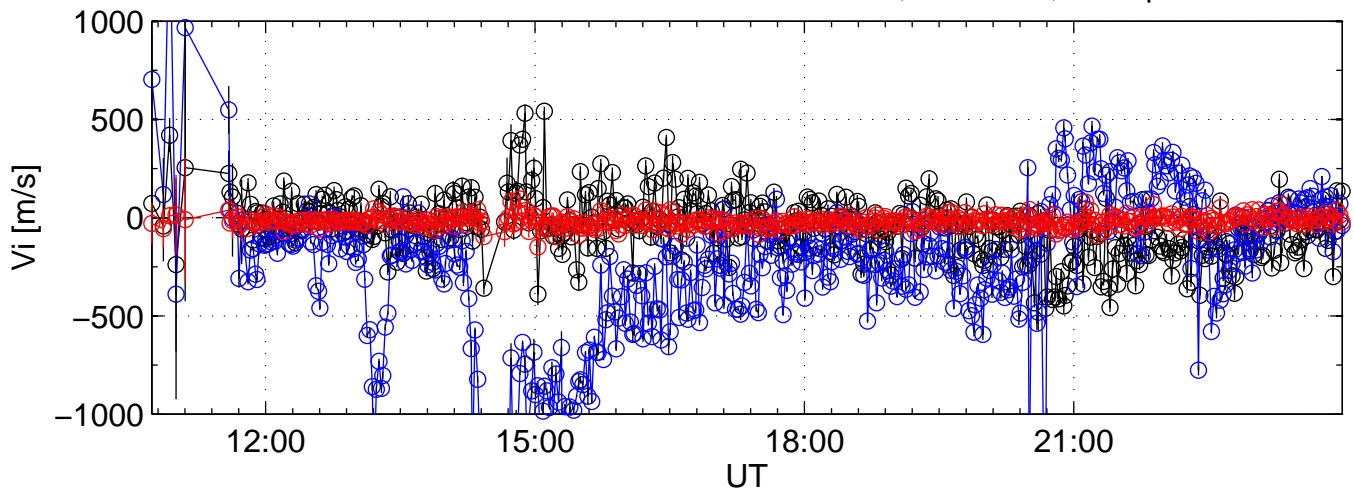

KST 2002-11-11 tau2@kir black:North, blue:East, red:Up

KST 2002-11-11 tau2@kir black:North, blue:East