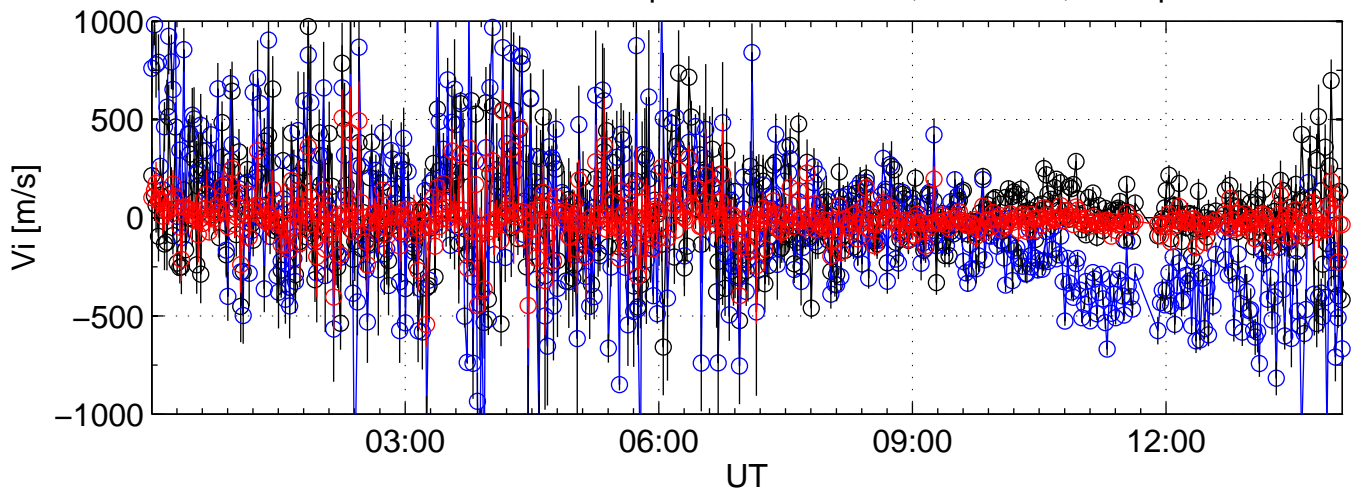

KST 2003-11-19 tau2pl@kir black:North, blue:East, red:Up

KST 2003-11-19 tau2pl@kir black:North, blue:East