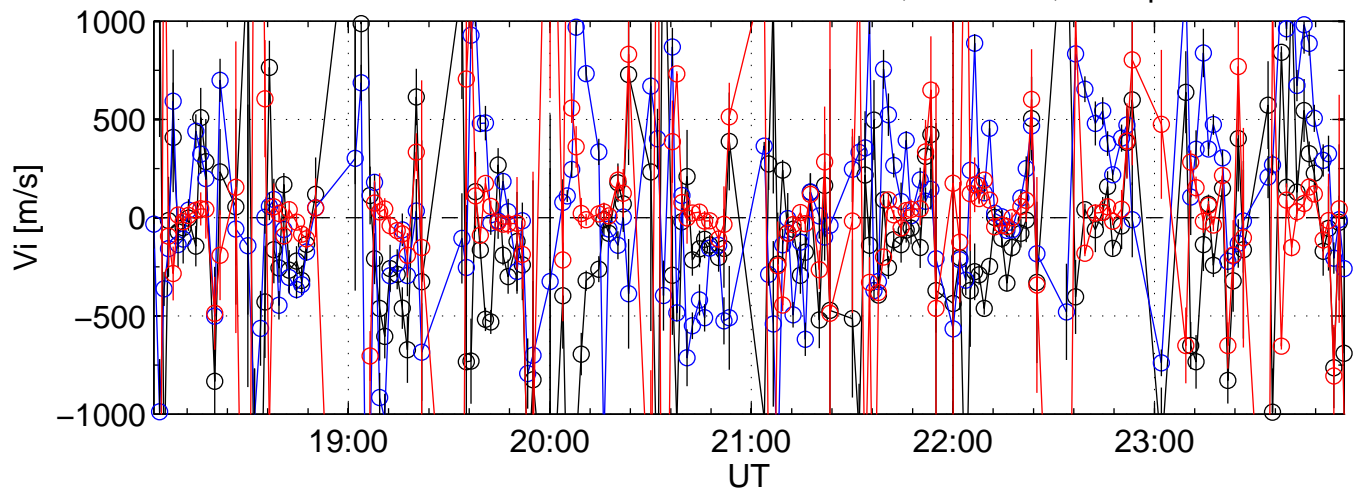

KST 2004-02-18 tau1@kir black:North, blue:East, red:Up

KST 2004-02-18 tau1@kir black:North, blue:East