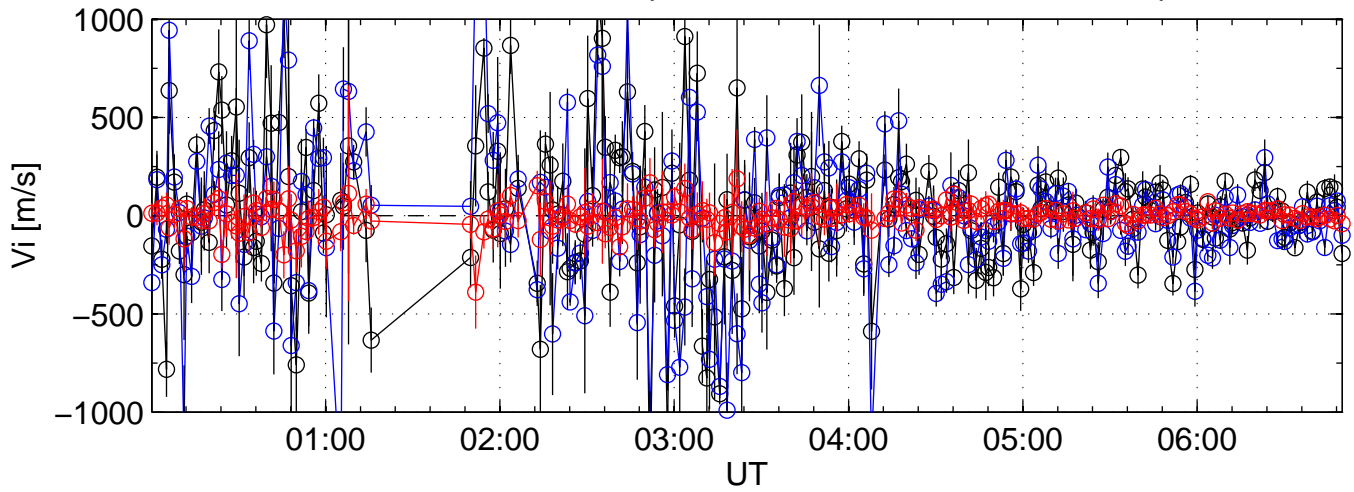

KST 2005-09-21 tau2pl@kir black:North, blue:East, red:Up

KST 2005-09-21 tau2pl@kir black:North, blue:East